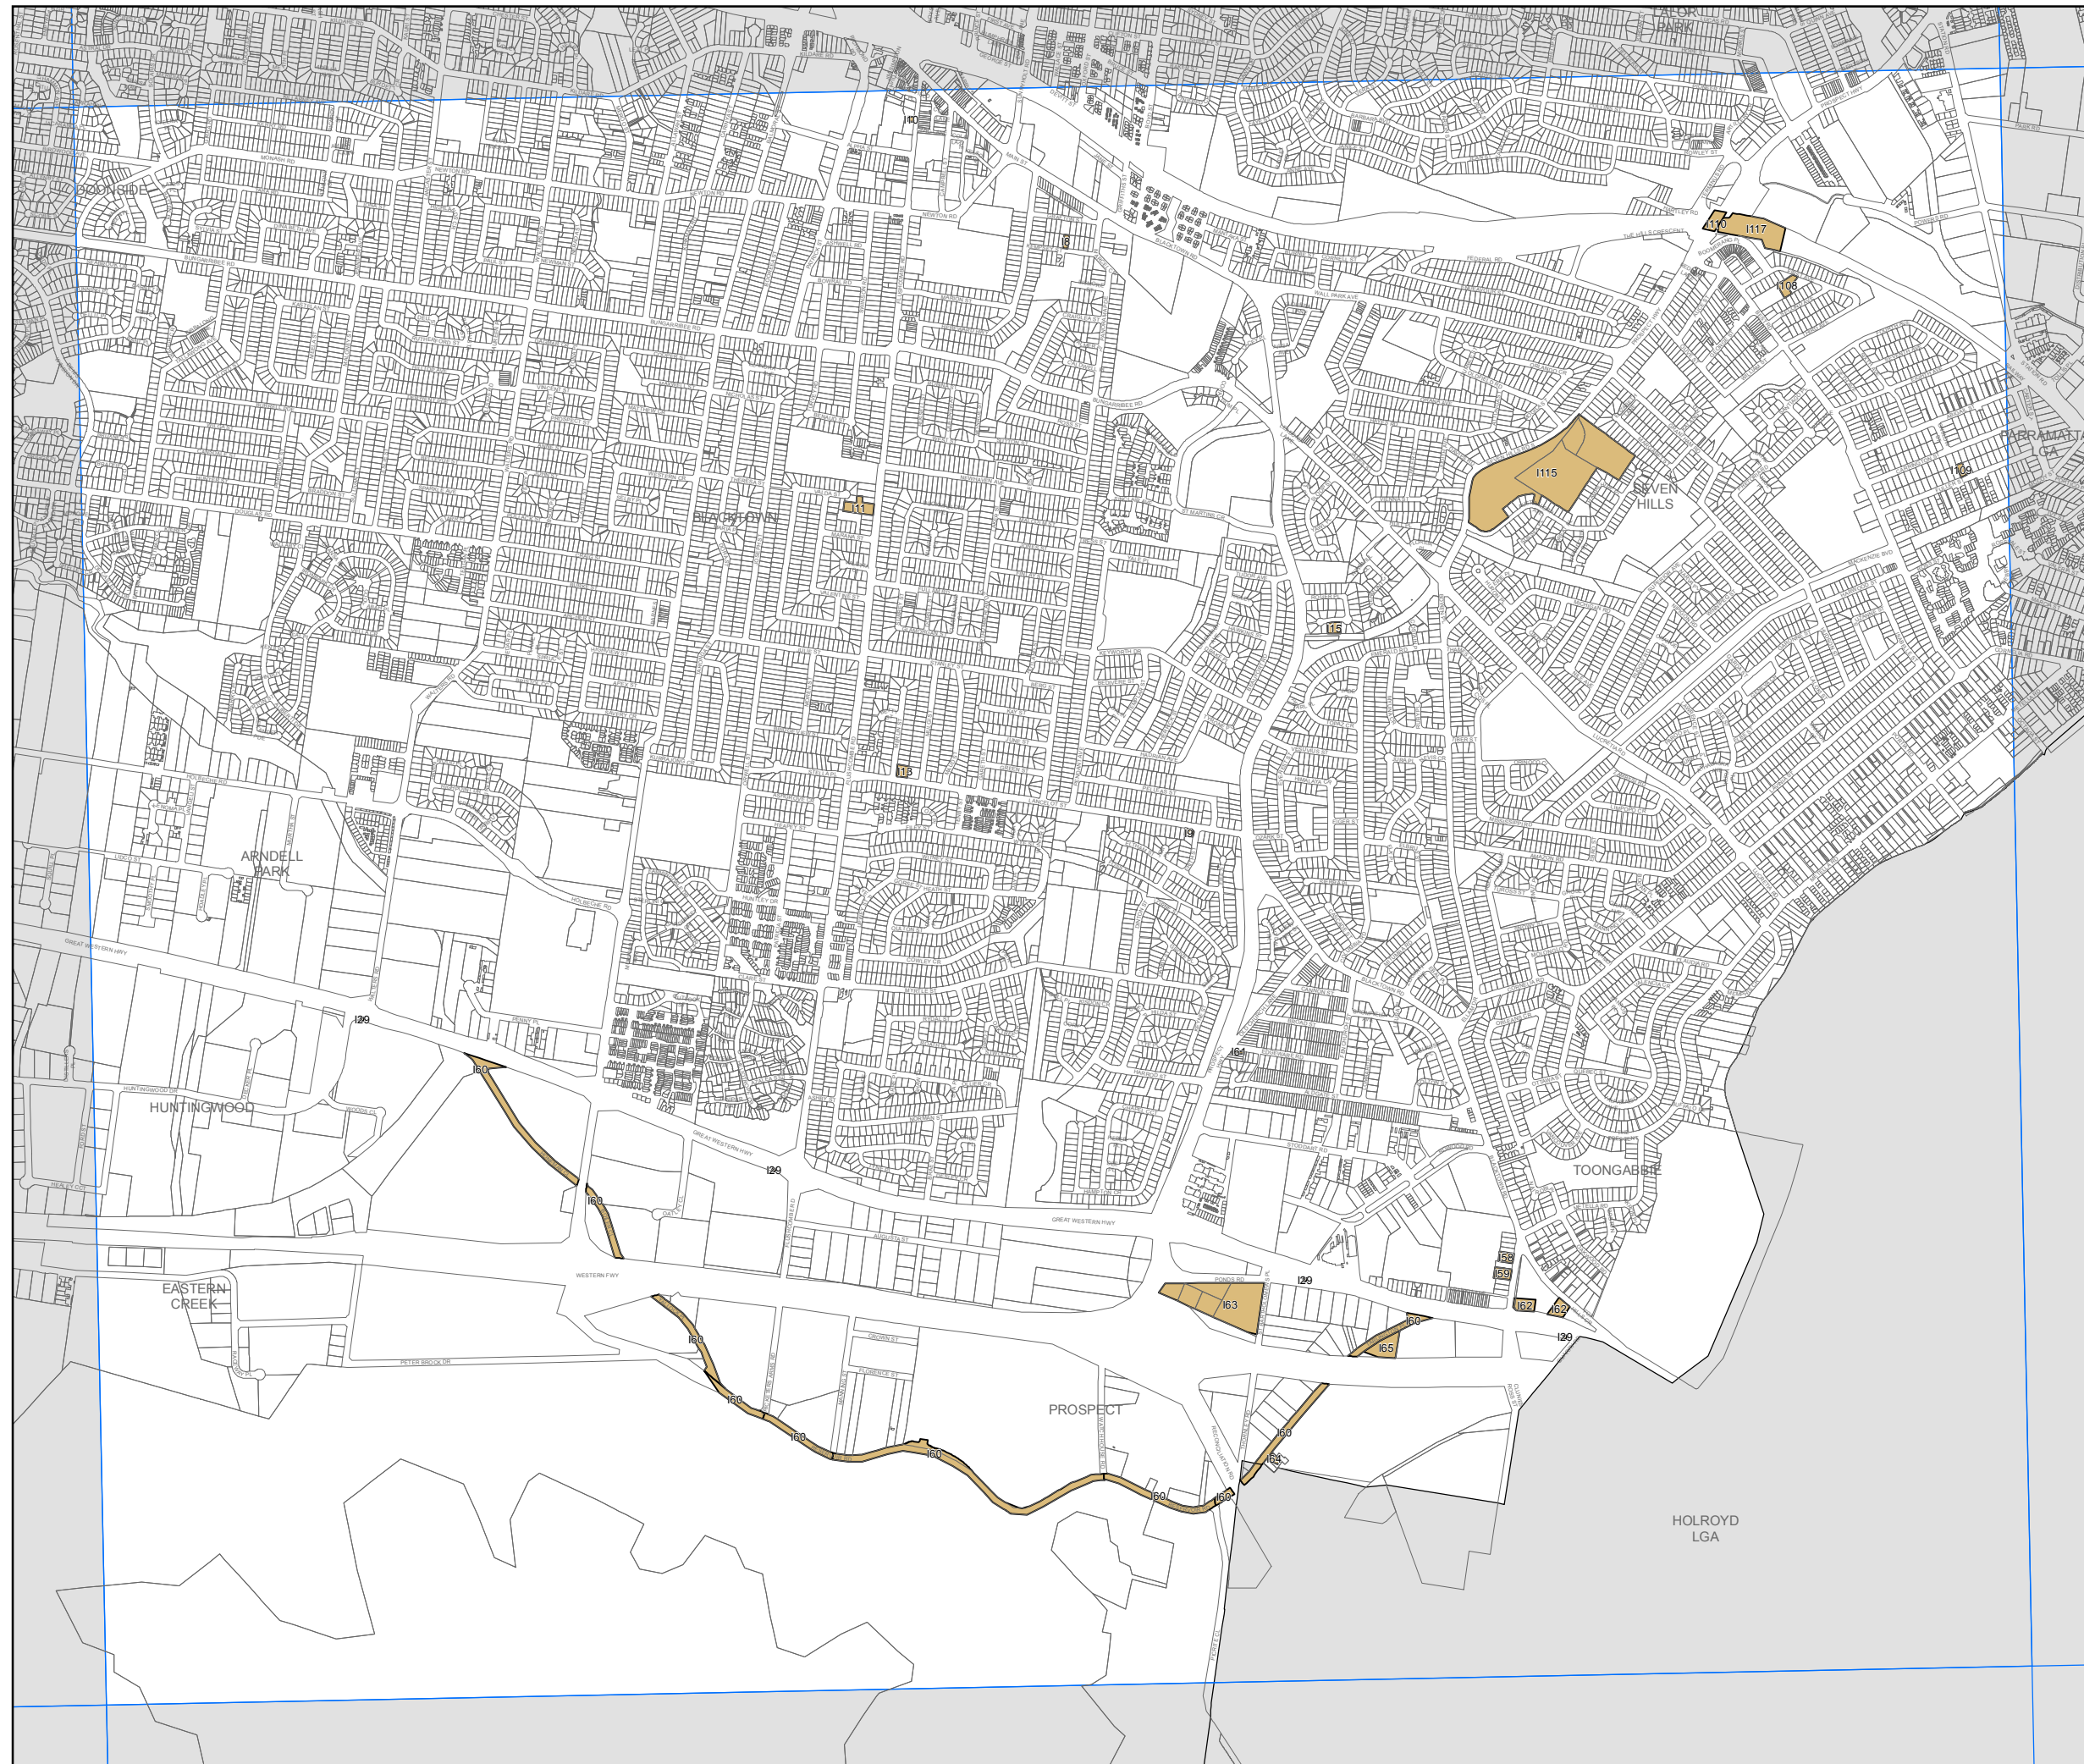

Blacktown Local Environmental Plan 2015

Heritage Map - Sheet HER_014

Heritage

- Item - General
- Item - Archaeological

Cadastre

Cadastre 28/03/2014 © Blacktown City Council

Scale: 1:20,000 @ A3

Projection: GDA 1994
MGA Zone 56

Map identification number: 0750_COM_HER_014_020_20150122