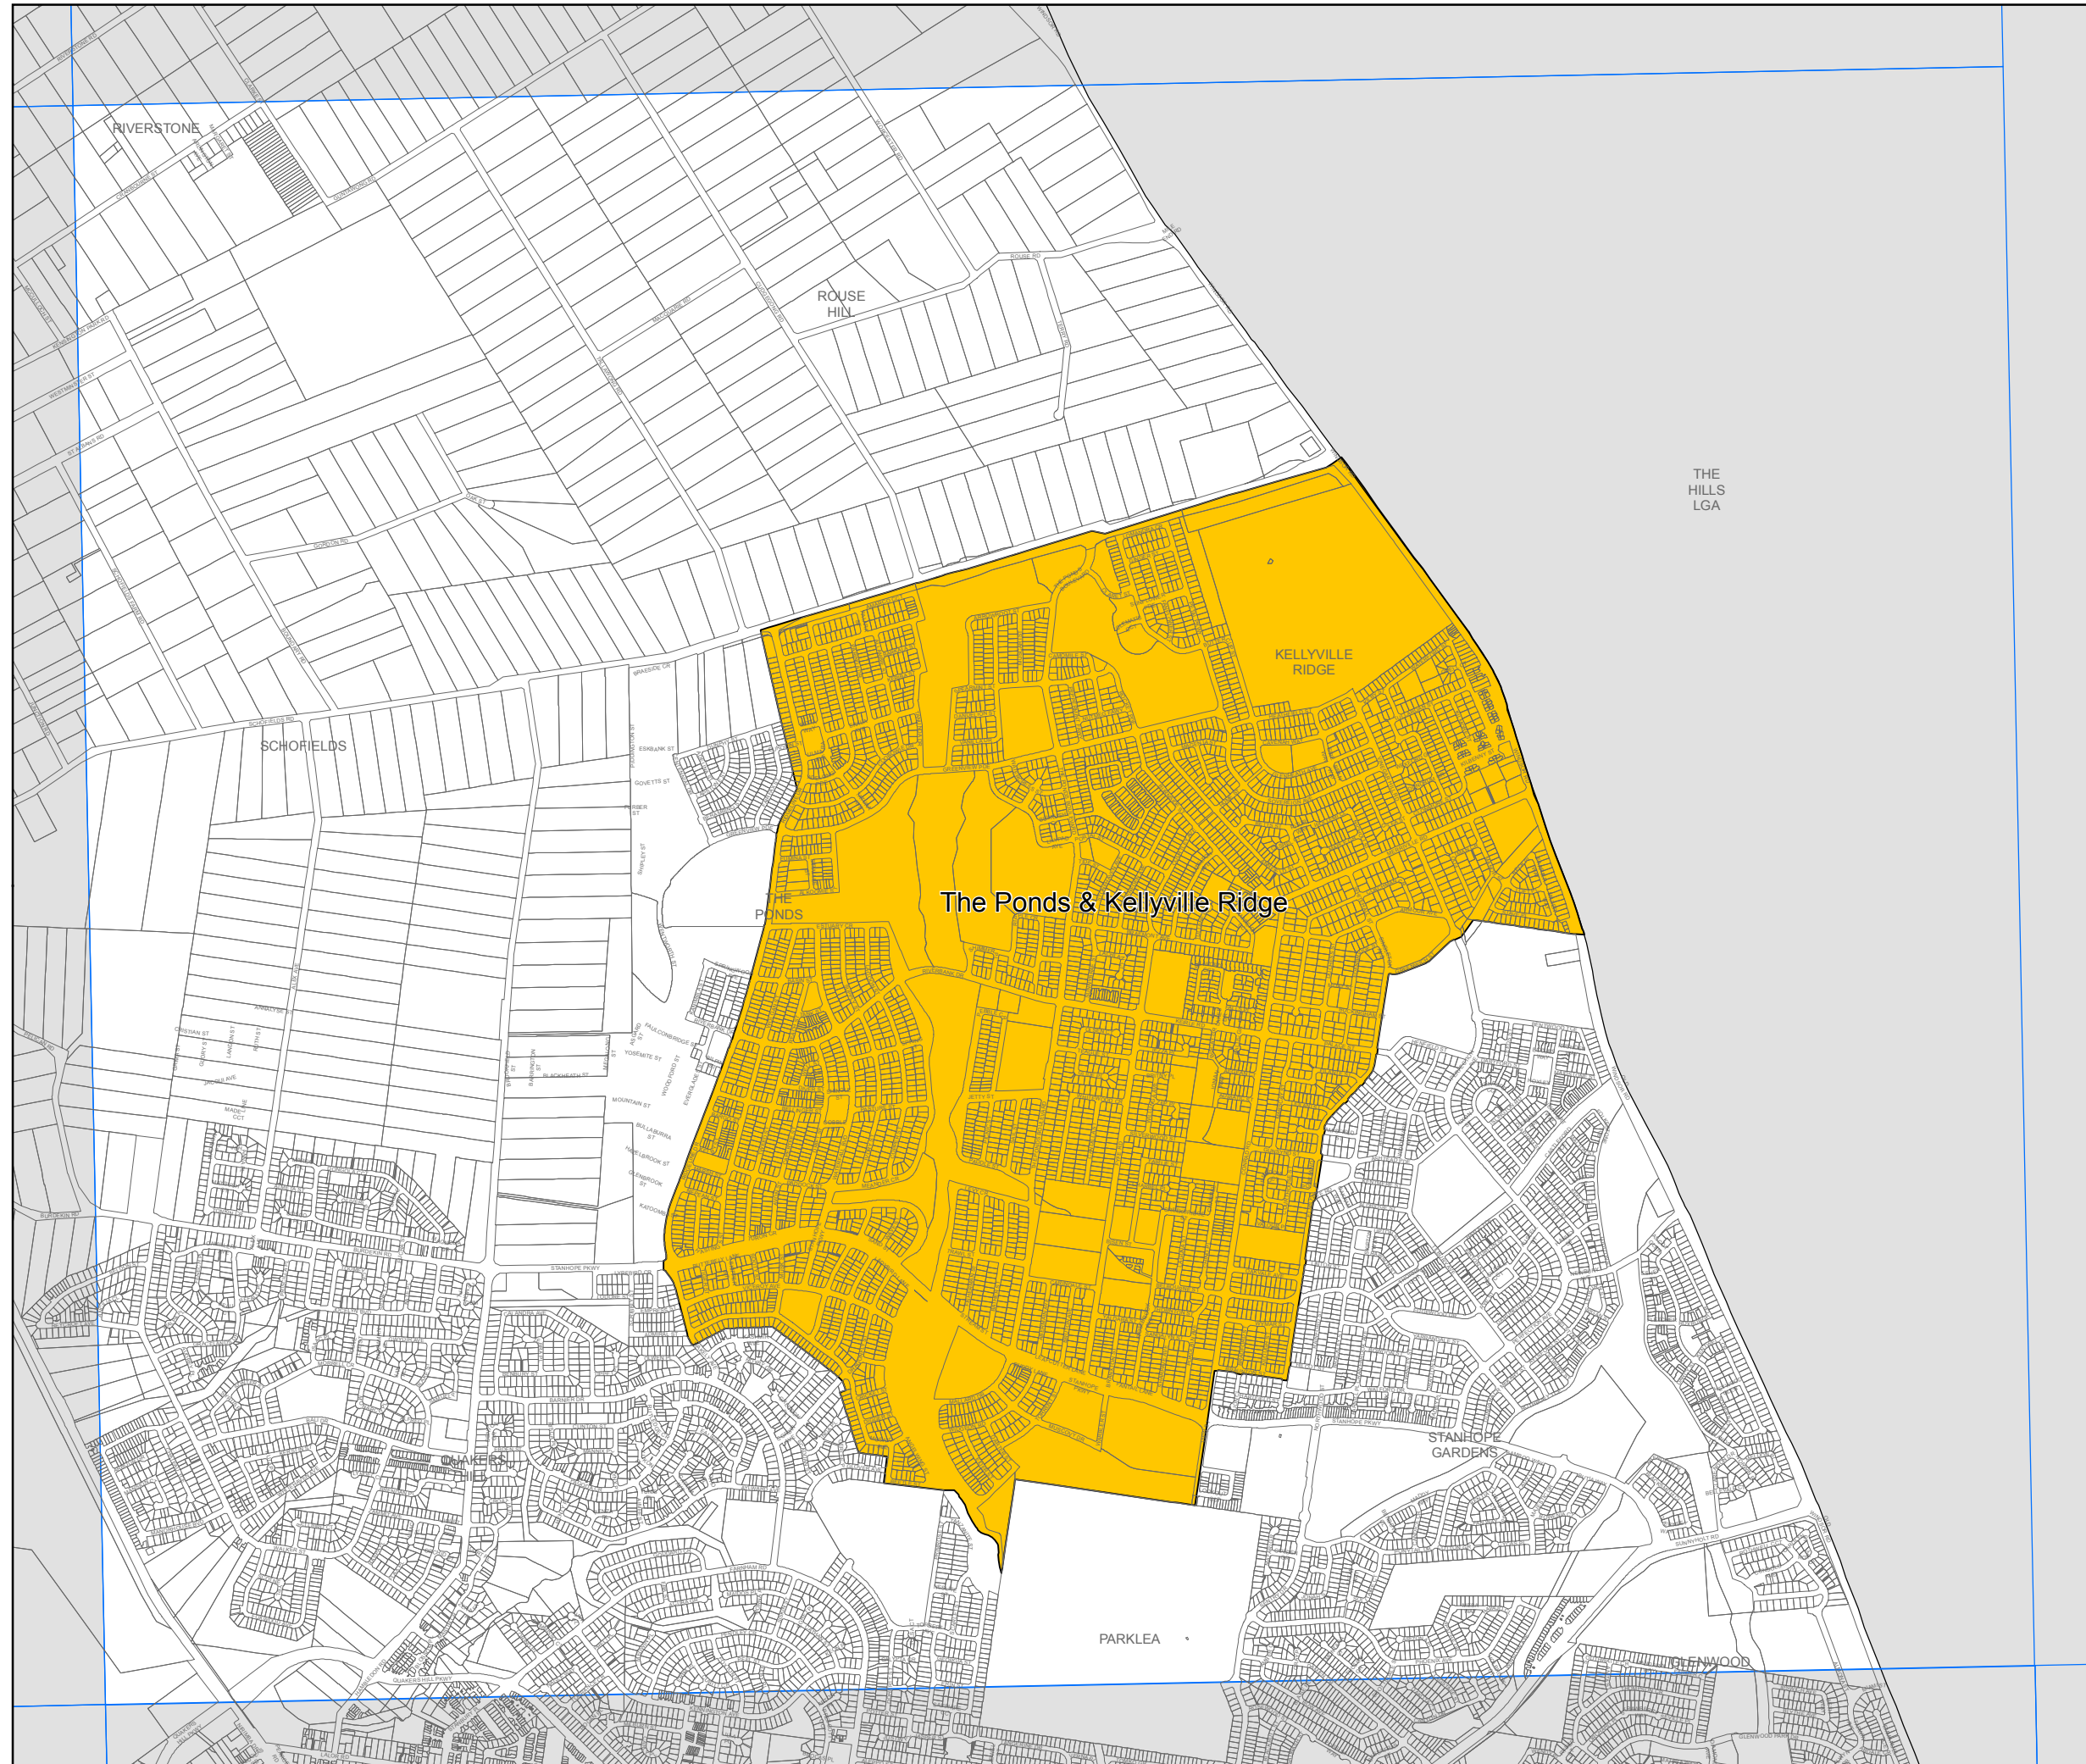

Blacktown Local Environmental Plan 2015

Urban Release Area Map - Sheet URA_012

Urban Release Areas

 Urban Release Area

Cadastre

 Cadastre 28/03/2014 © Blacktown City Council

0 200 400 600 800 Metres

Scale: 1:20,000 @ A3

Projection: GDA 1994
MGA Zone 56

Map identification number: 0750_COM_URA_012_020_20150122