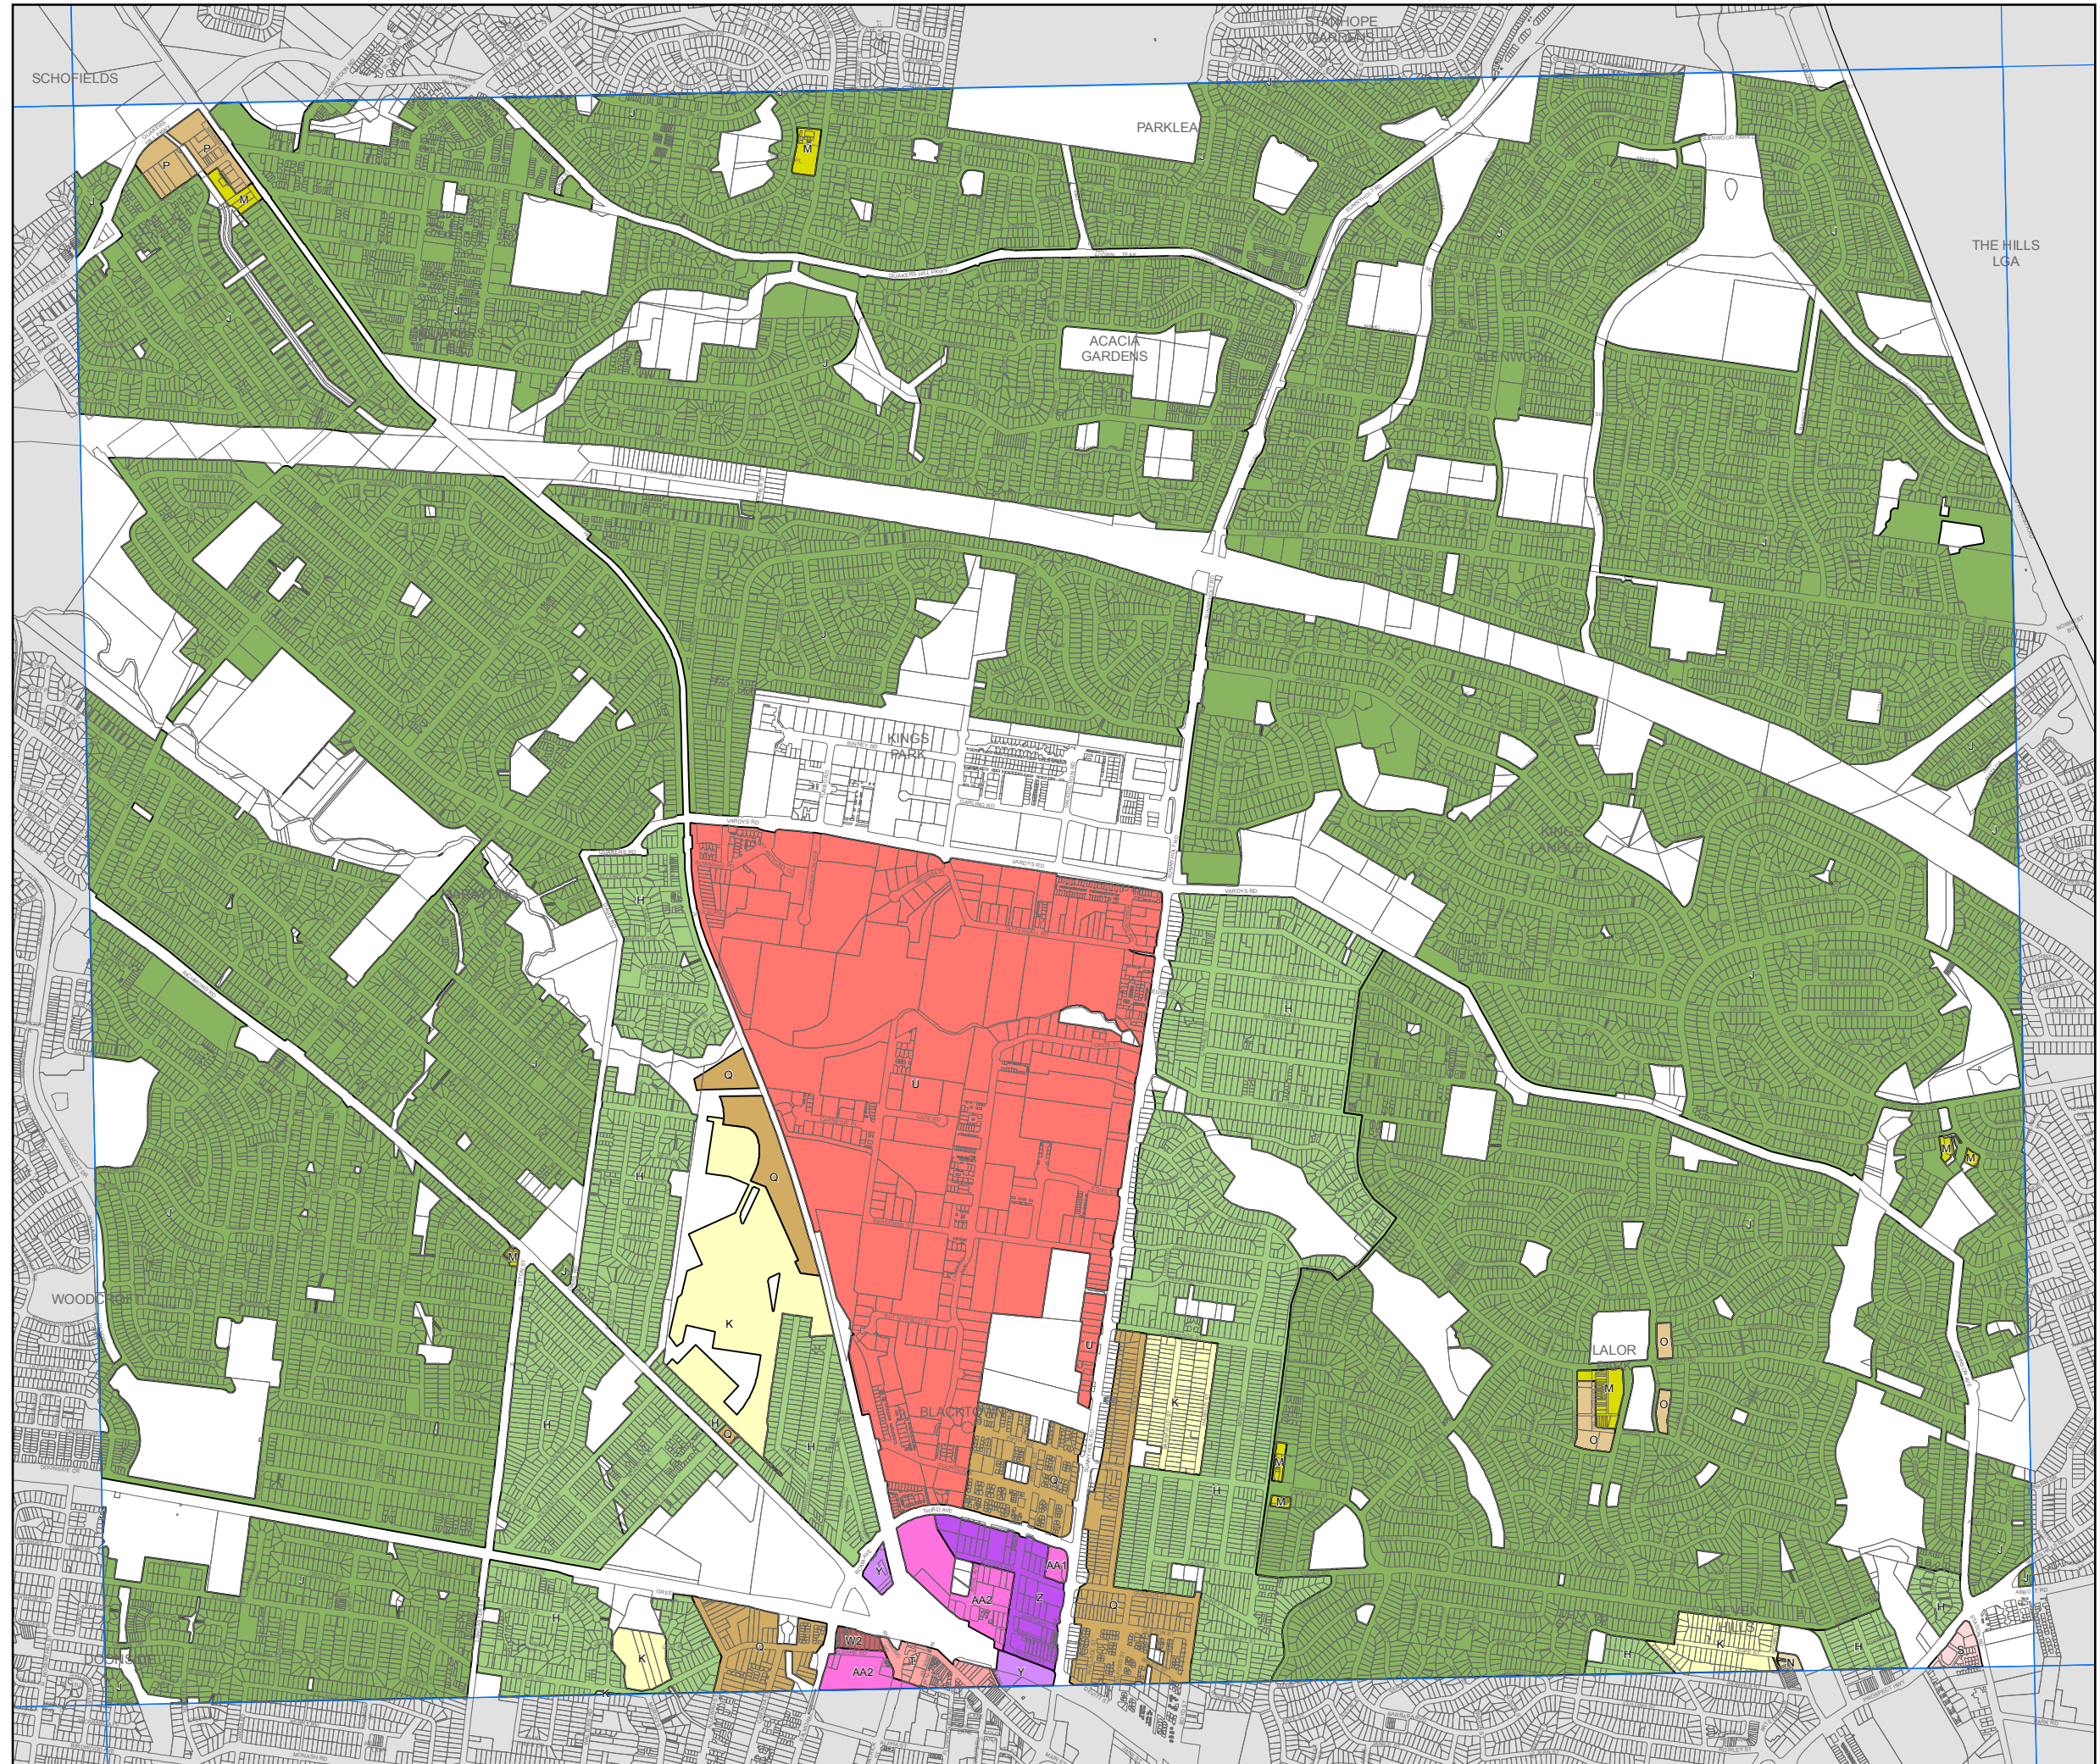

Height of Buildings Map - Sheet HOB_013

Maximum Building Height (m)

H	7.5
J	9
K	10
M	12
N	14
O	16
P	18
Q	20
R	21
S	24
T	26
U	32
V	38
W1	40
W2	44
Y	50
Z	56
AA1	64
AA2	72

Cadastre

□ Cadastre 28/03/2014 © Blacktown City Council

0 200 400 600 800 Metres

Scale: 1:20,000 @ A3

Projection: GDA 1994
MGA Zone 56