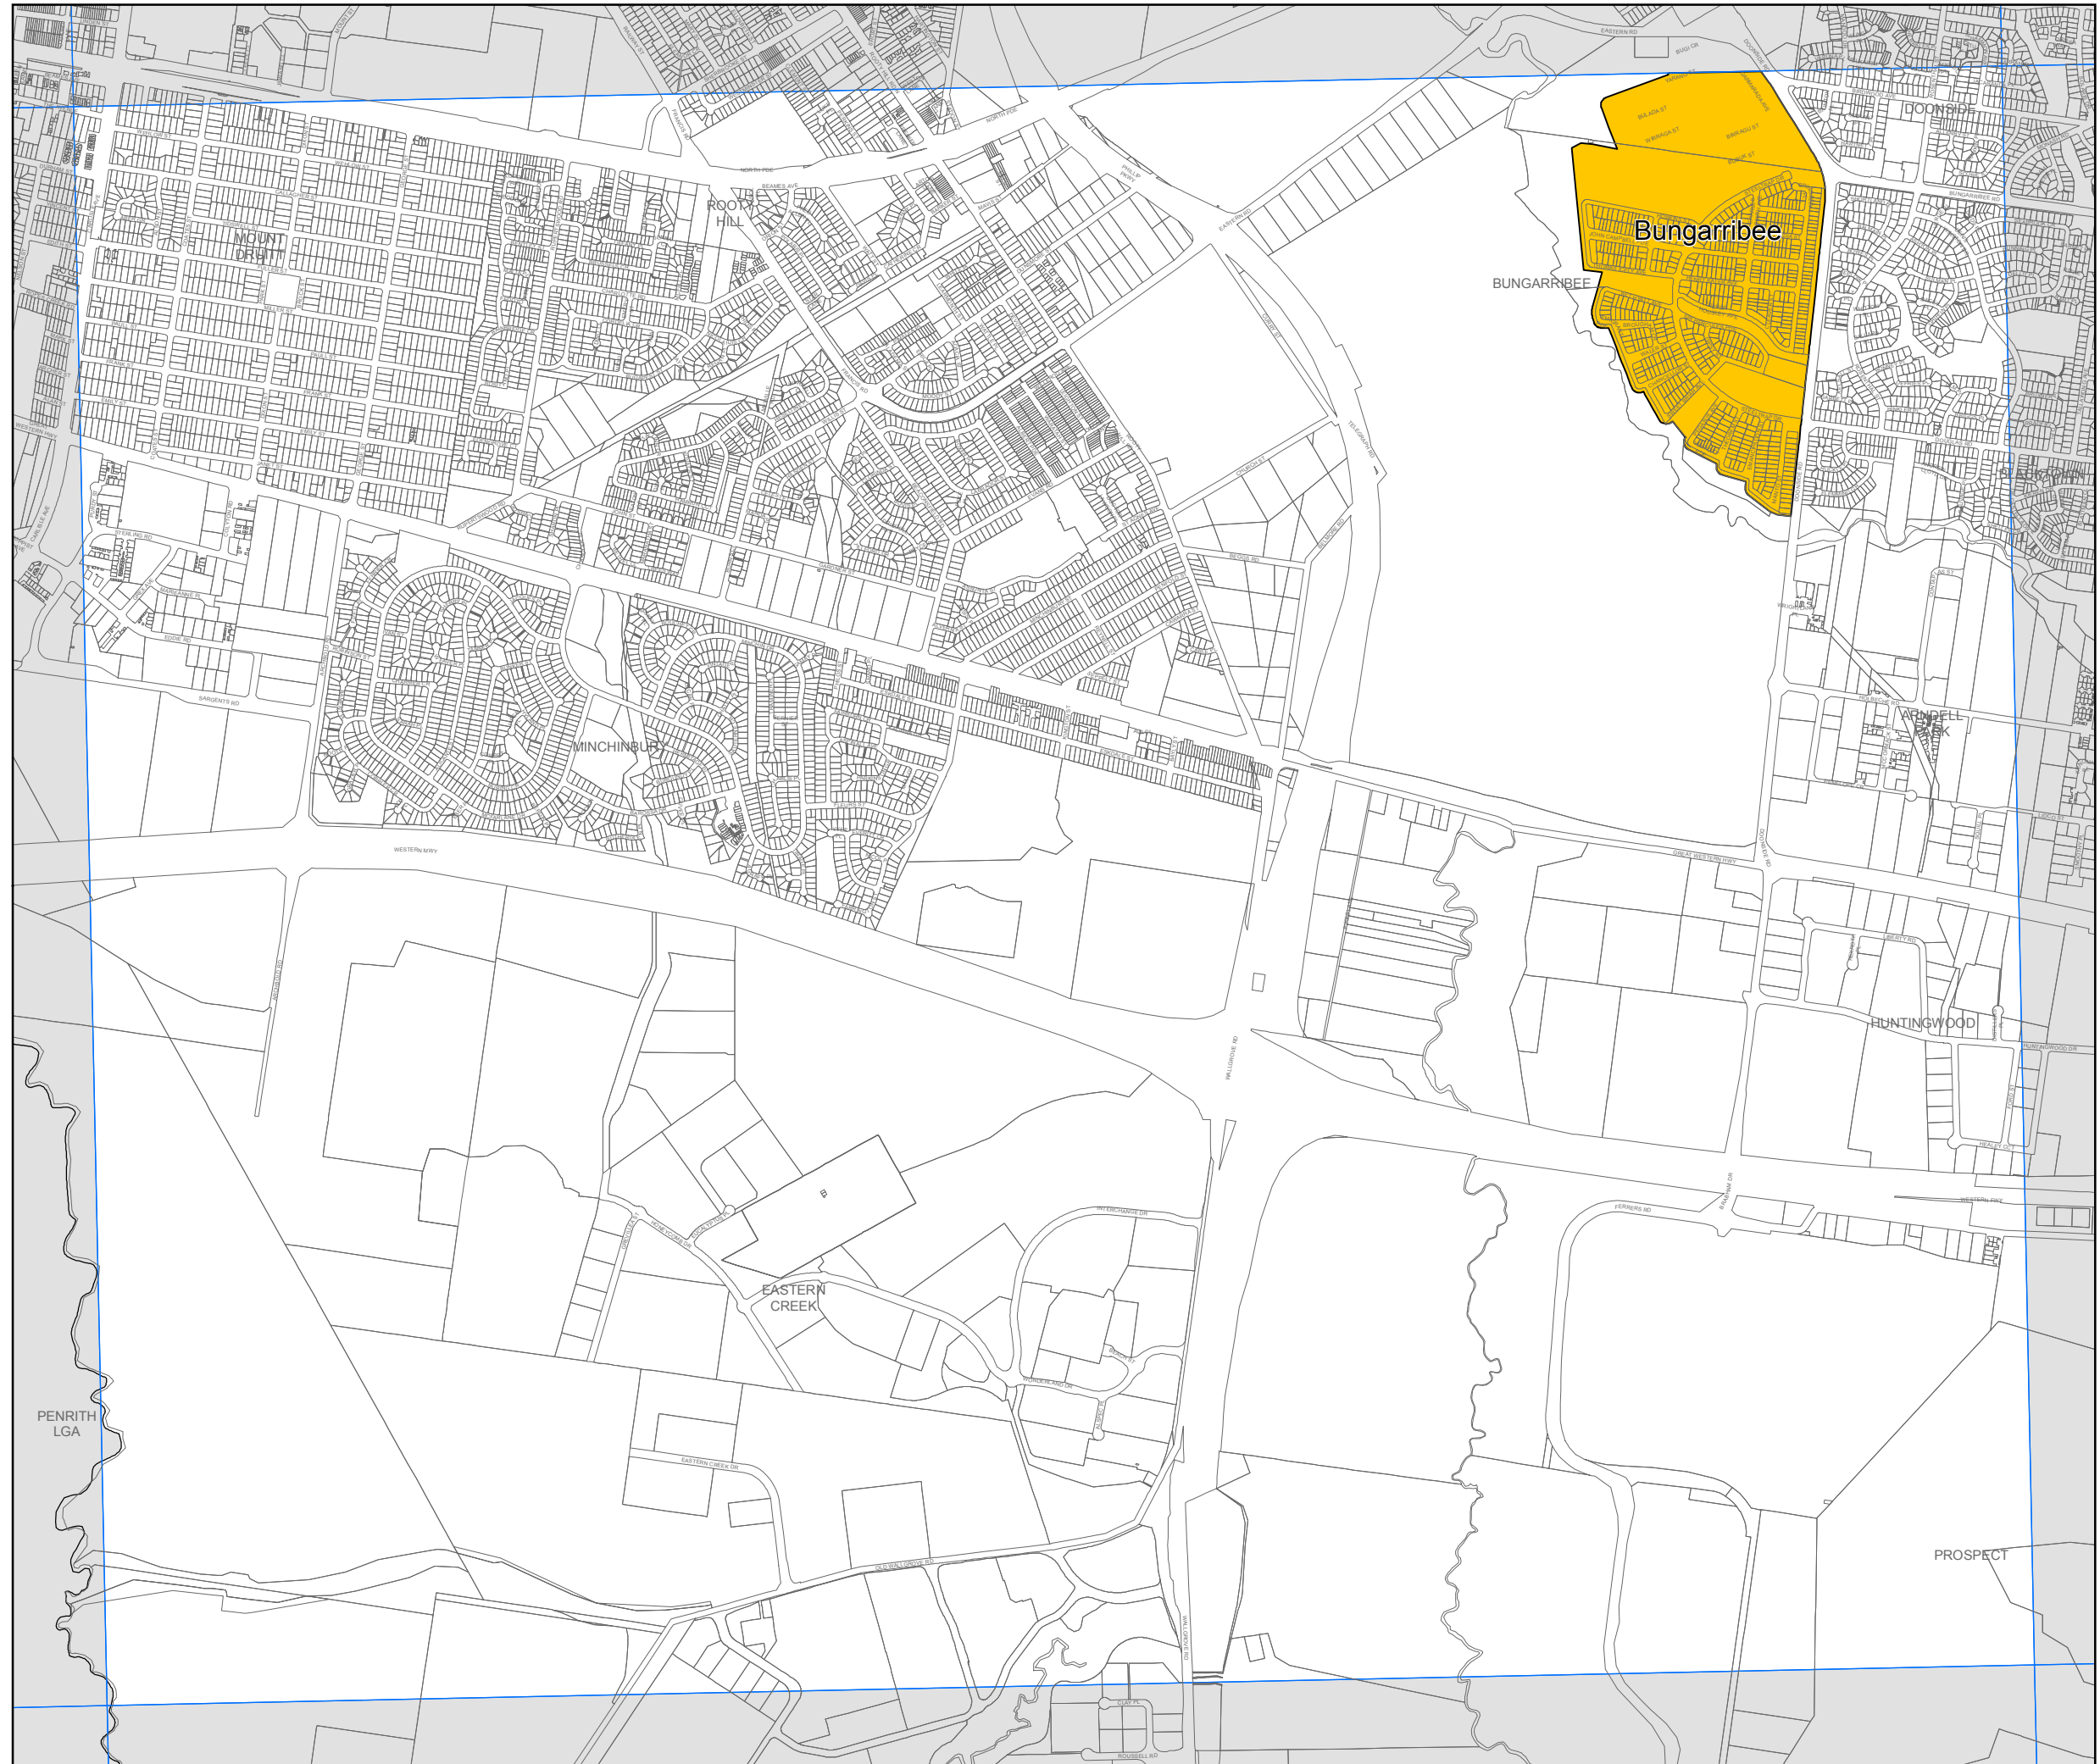

Blacktown Local Environmental Plan 2015

Urban Release Area Map - Sheet URA_009

Urban Release Areas
Urban Release Area

Cadastral
Cadastral 28/03/2014 © Blacktown City Council

0 200 400 600 800 Metres

Scale: 1:20,000 @ A3

Projection: GDA 1994
MGA Zone 56

Map identification number: 0750_COM_URA_009_020_20150122