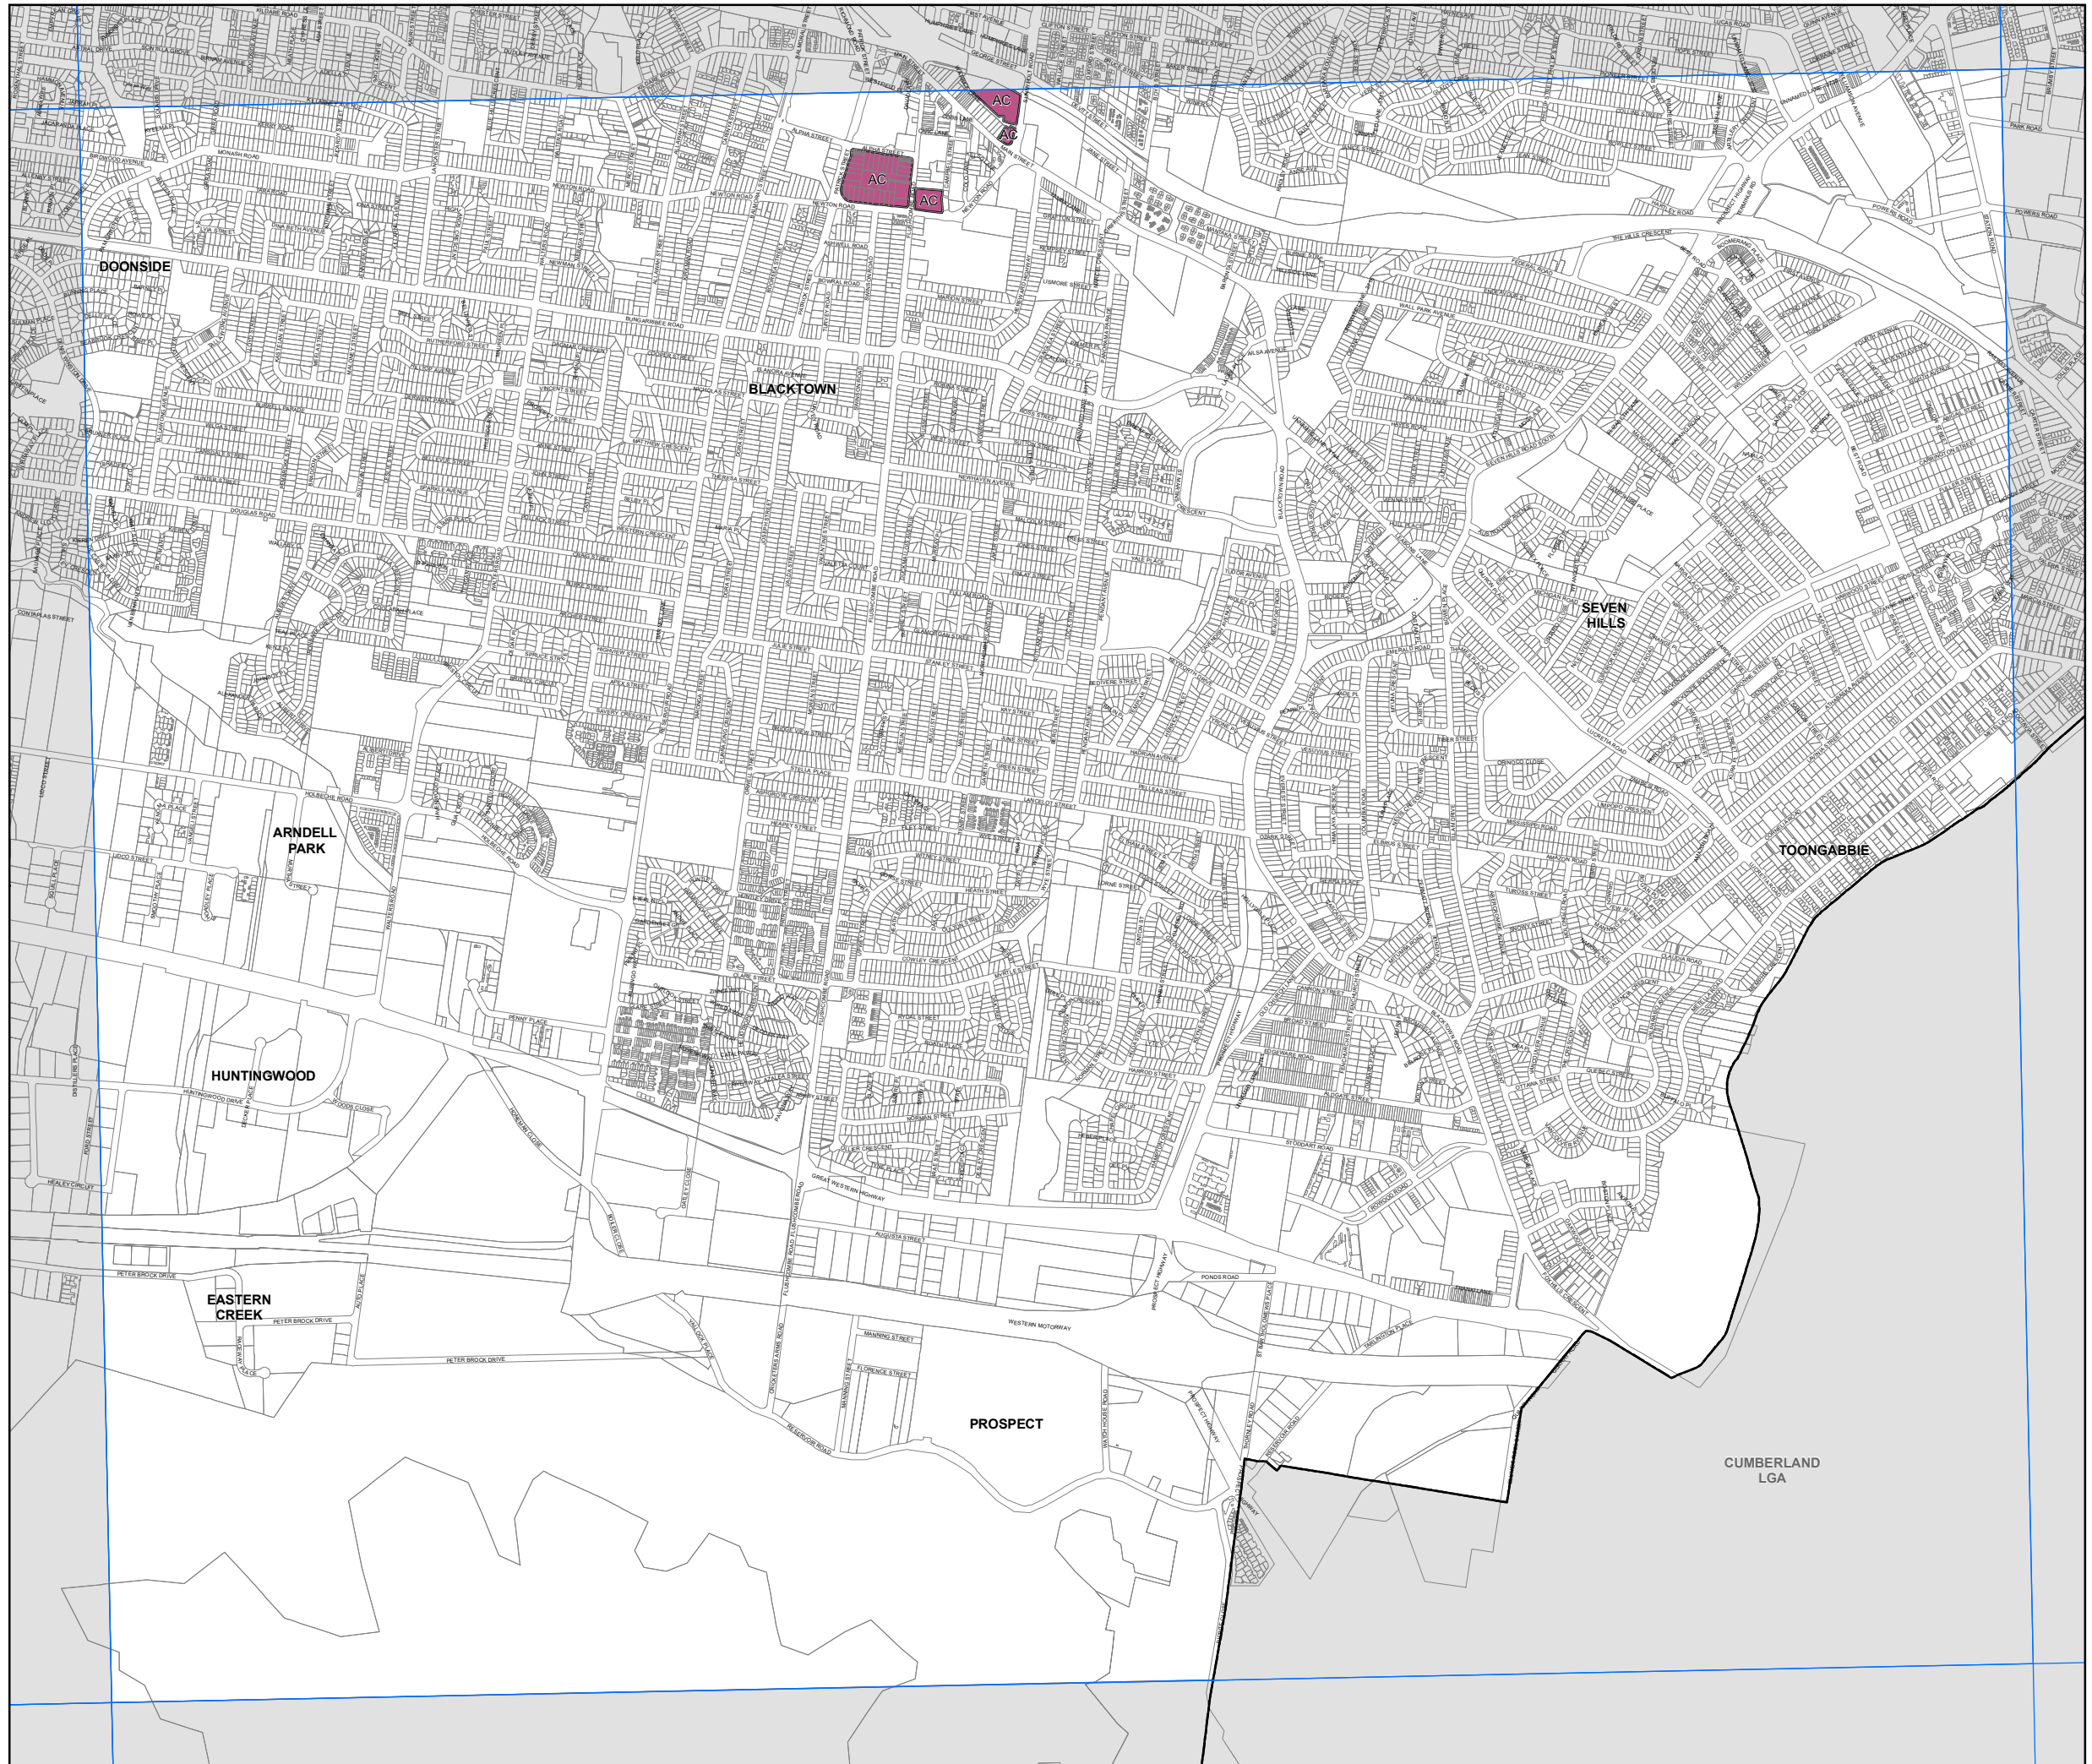

Blacktown Local Environmental Plan 2015

Incentive Height of Buildings Map Sheet IHOB_014

Maximum Building Height (m)

AC 100

Cadastre

Cadastre 09/06/2020 © Blacktown City Council

0 200 400 600 800 Metres

Projection: GDA 1994 MGA Zone 56 Scale: 1:20,000 @ A3

Map Identification Number: 0750_COM_IHOB_014_020_20200724