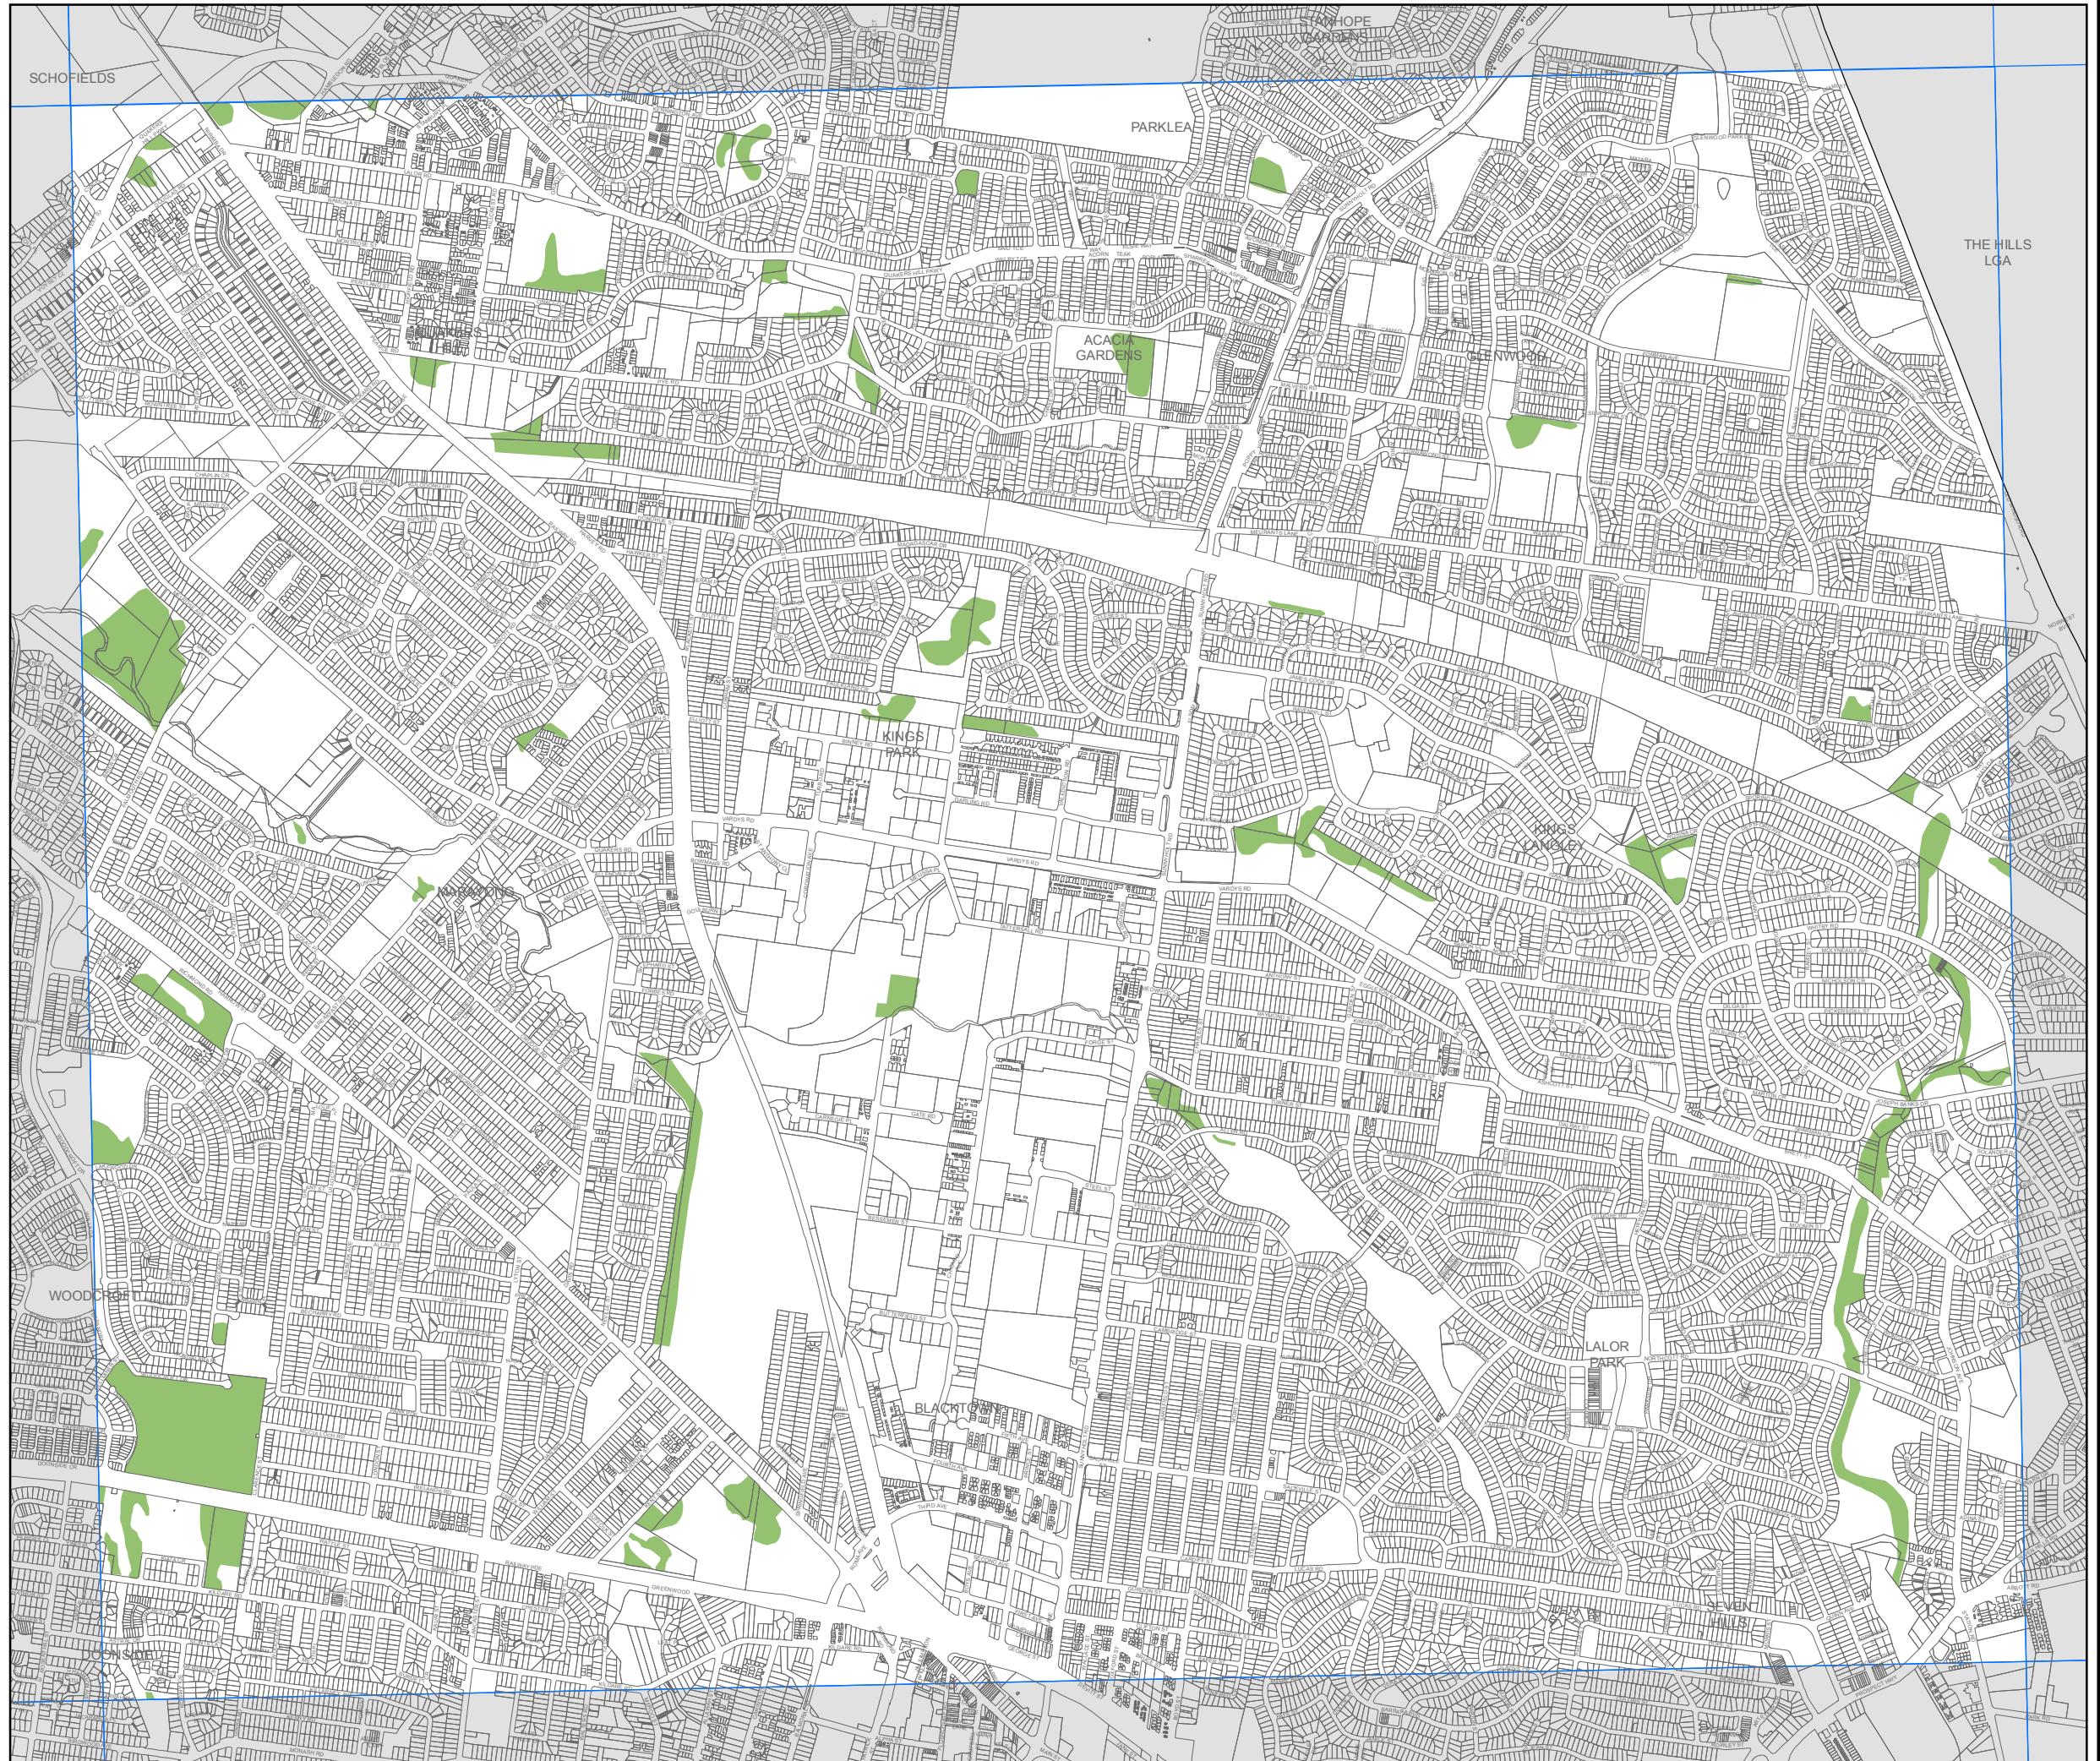

Blacktown Local Environmental Plan 2015

Terrestrial Biodiversity Map - Sheet BIO_013

Biodiversity

Biodiversity

Cadastre

Cadastre 28/03/2014 © Blacktown City Council

0 200 400 600 800 Metres

Scale: 1:20,000 @ A3

Projection: GDA 1994
MGA Zone 56

Map identification number: 0750_COM_BIO_013_020_20150122