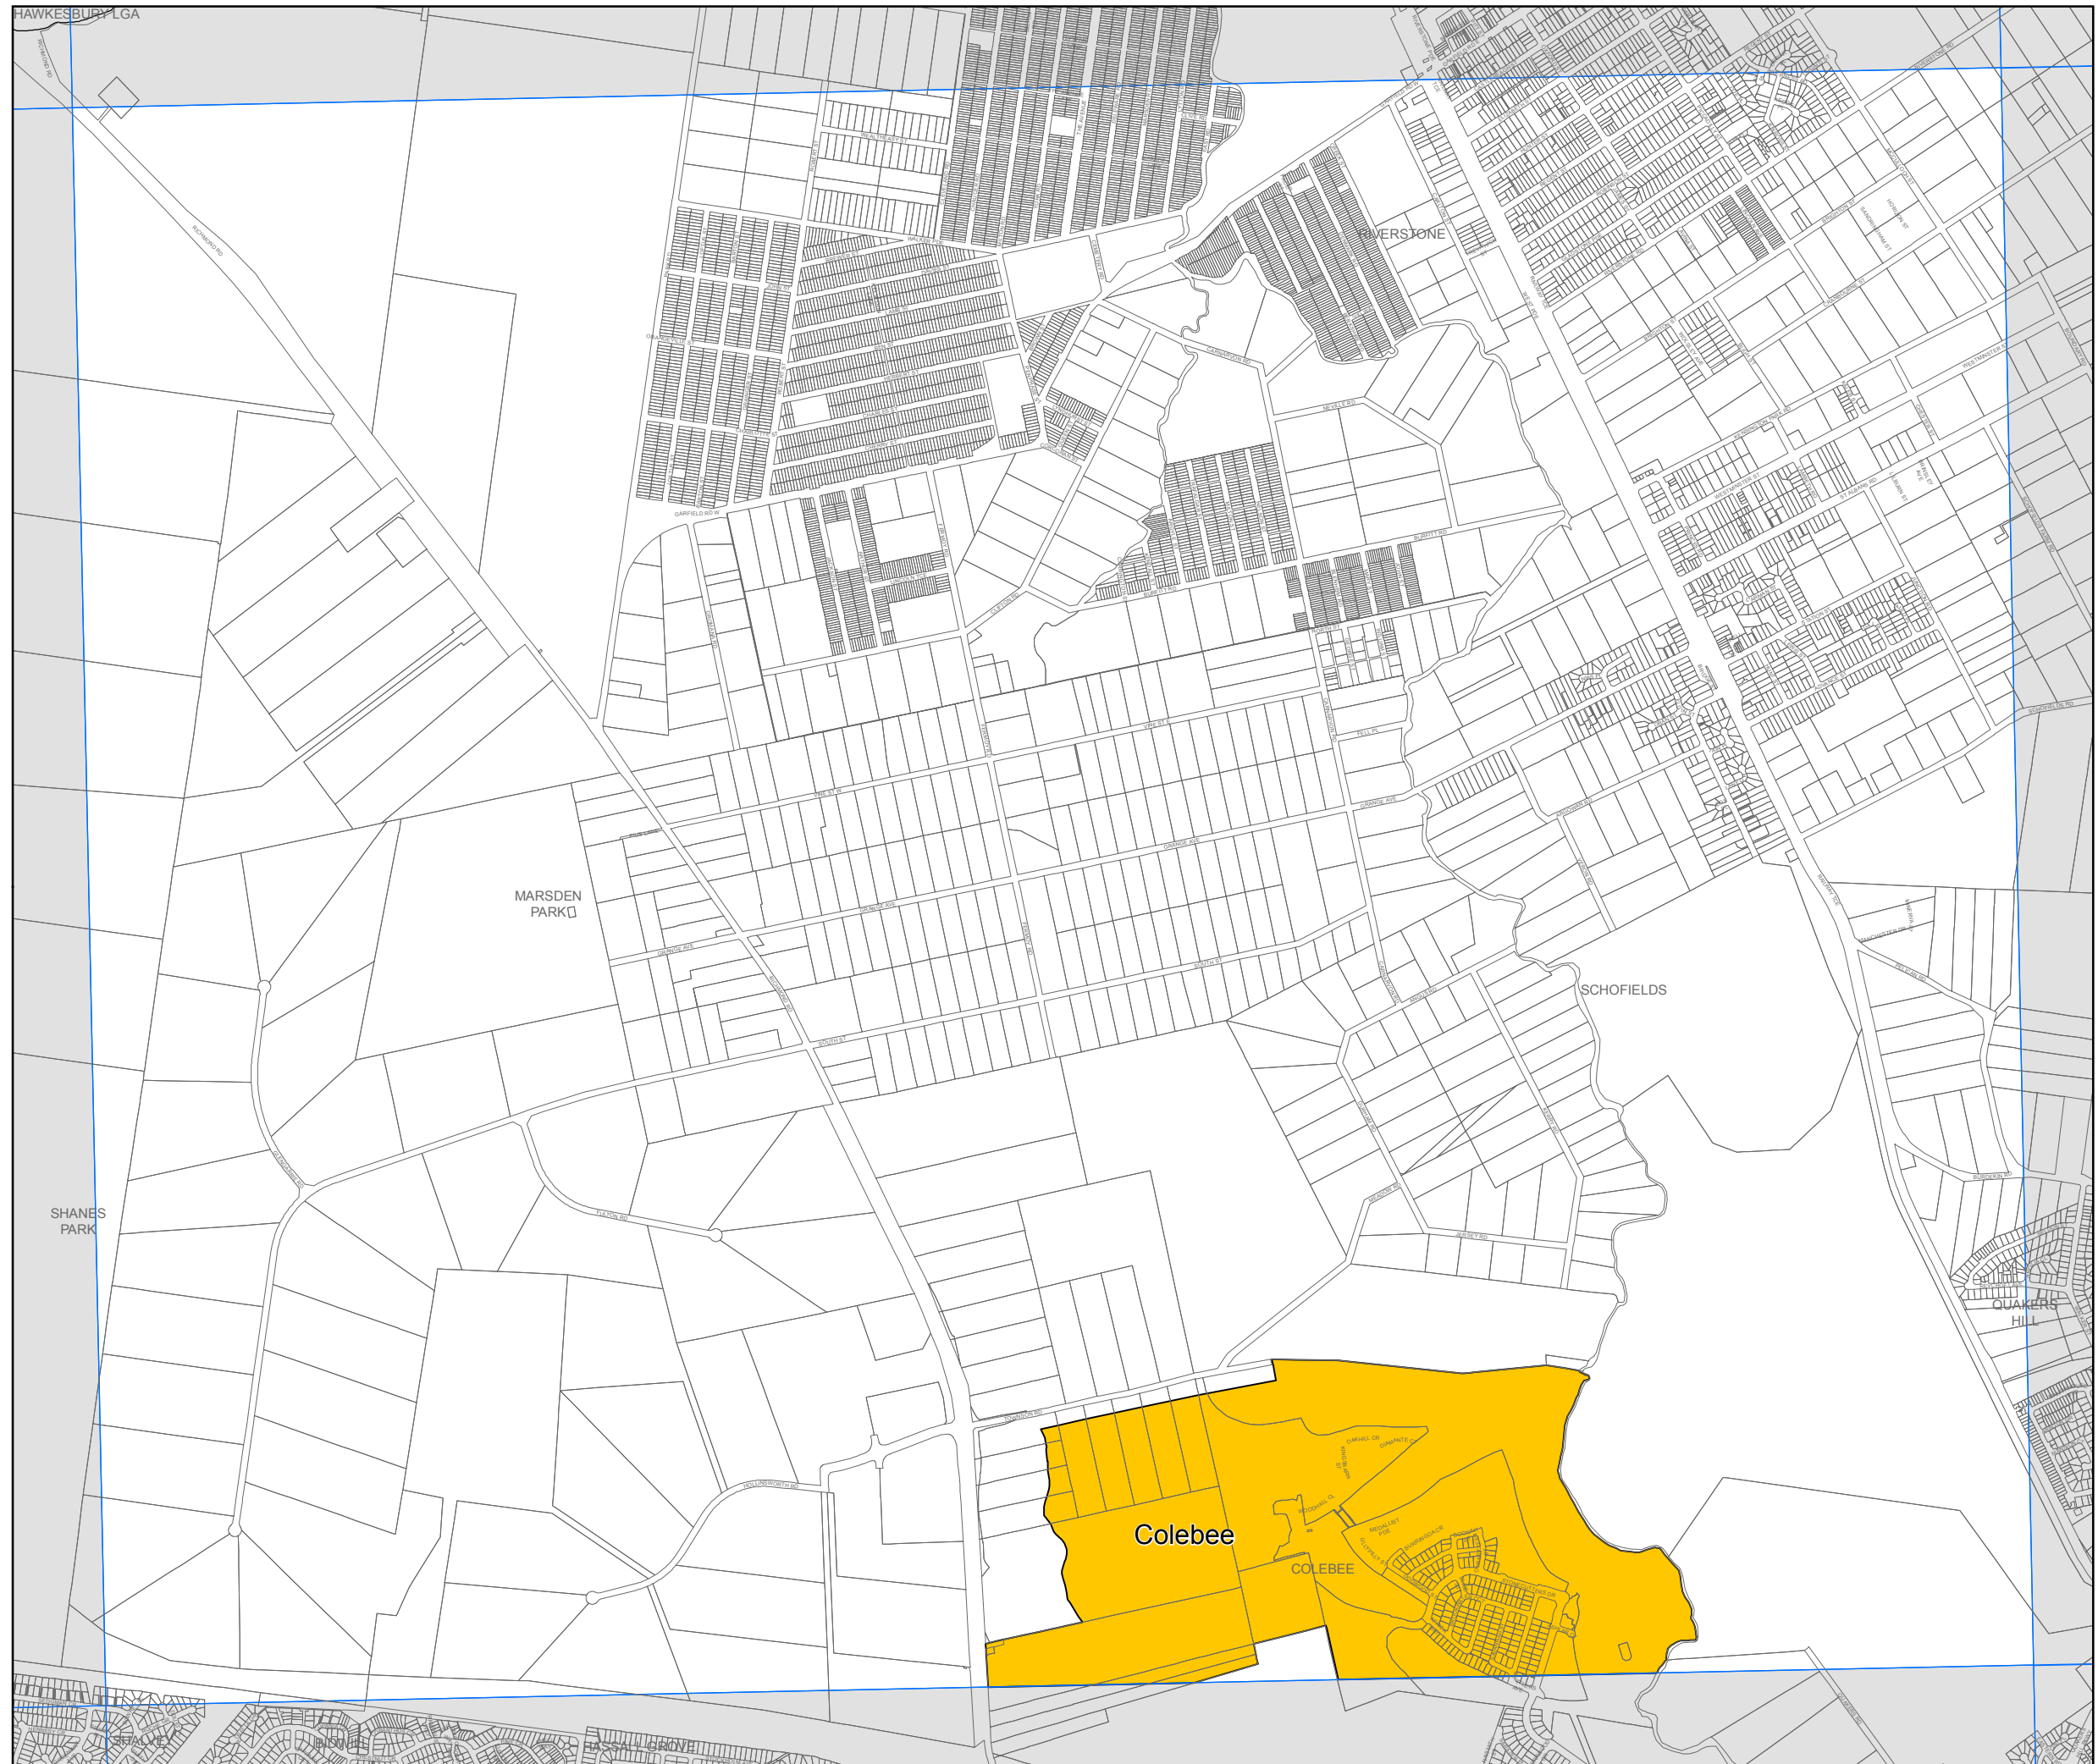

Blacktown Local Environmental Plan 2015

Urban Release Area Map - Sheet URA_007

Urban Release Areas
Urban Release Area

Cadastre
Cadastre 28/03/2014 © Blacktown City Council

Projection: GDA 1994
MGA Zone 56
Scale: 1:20,000 @ A3