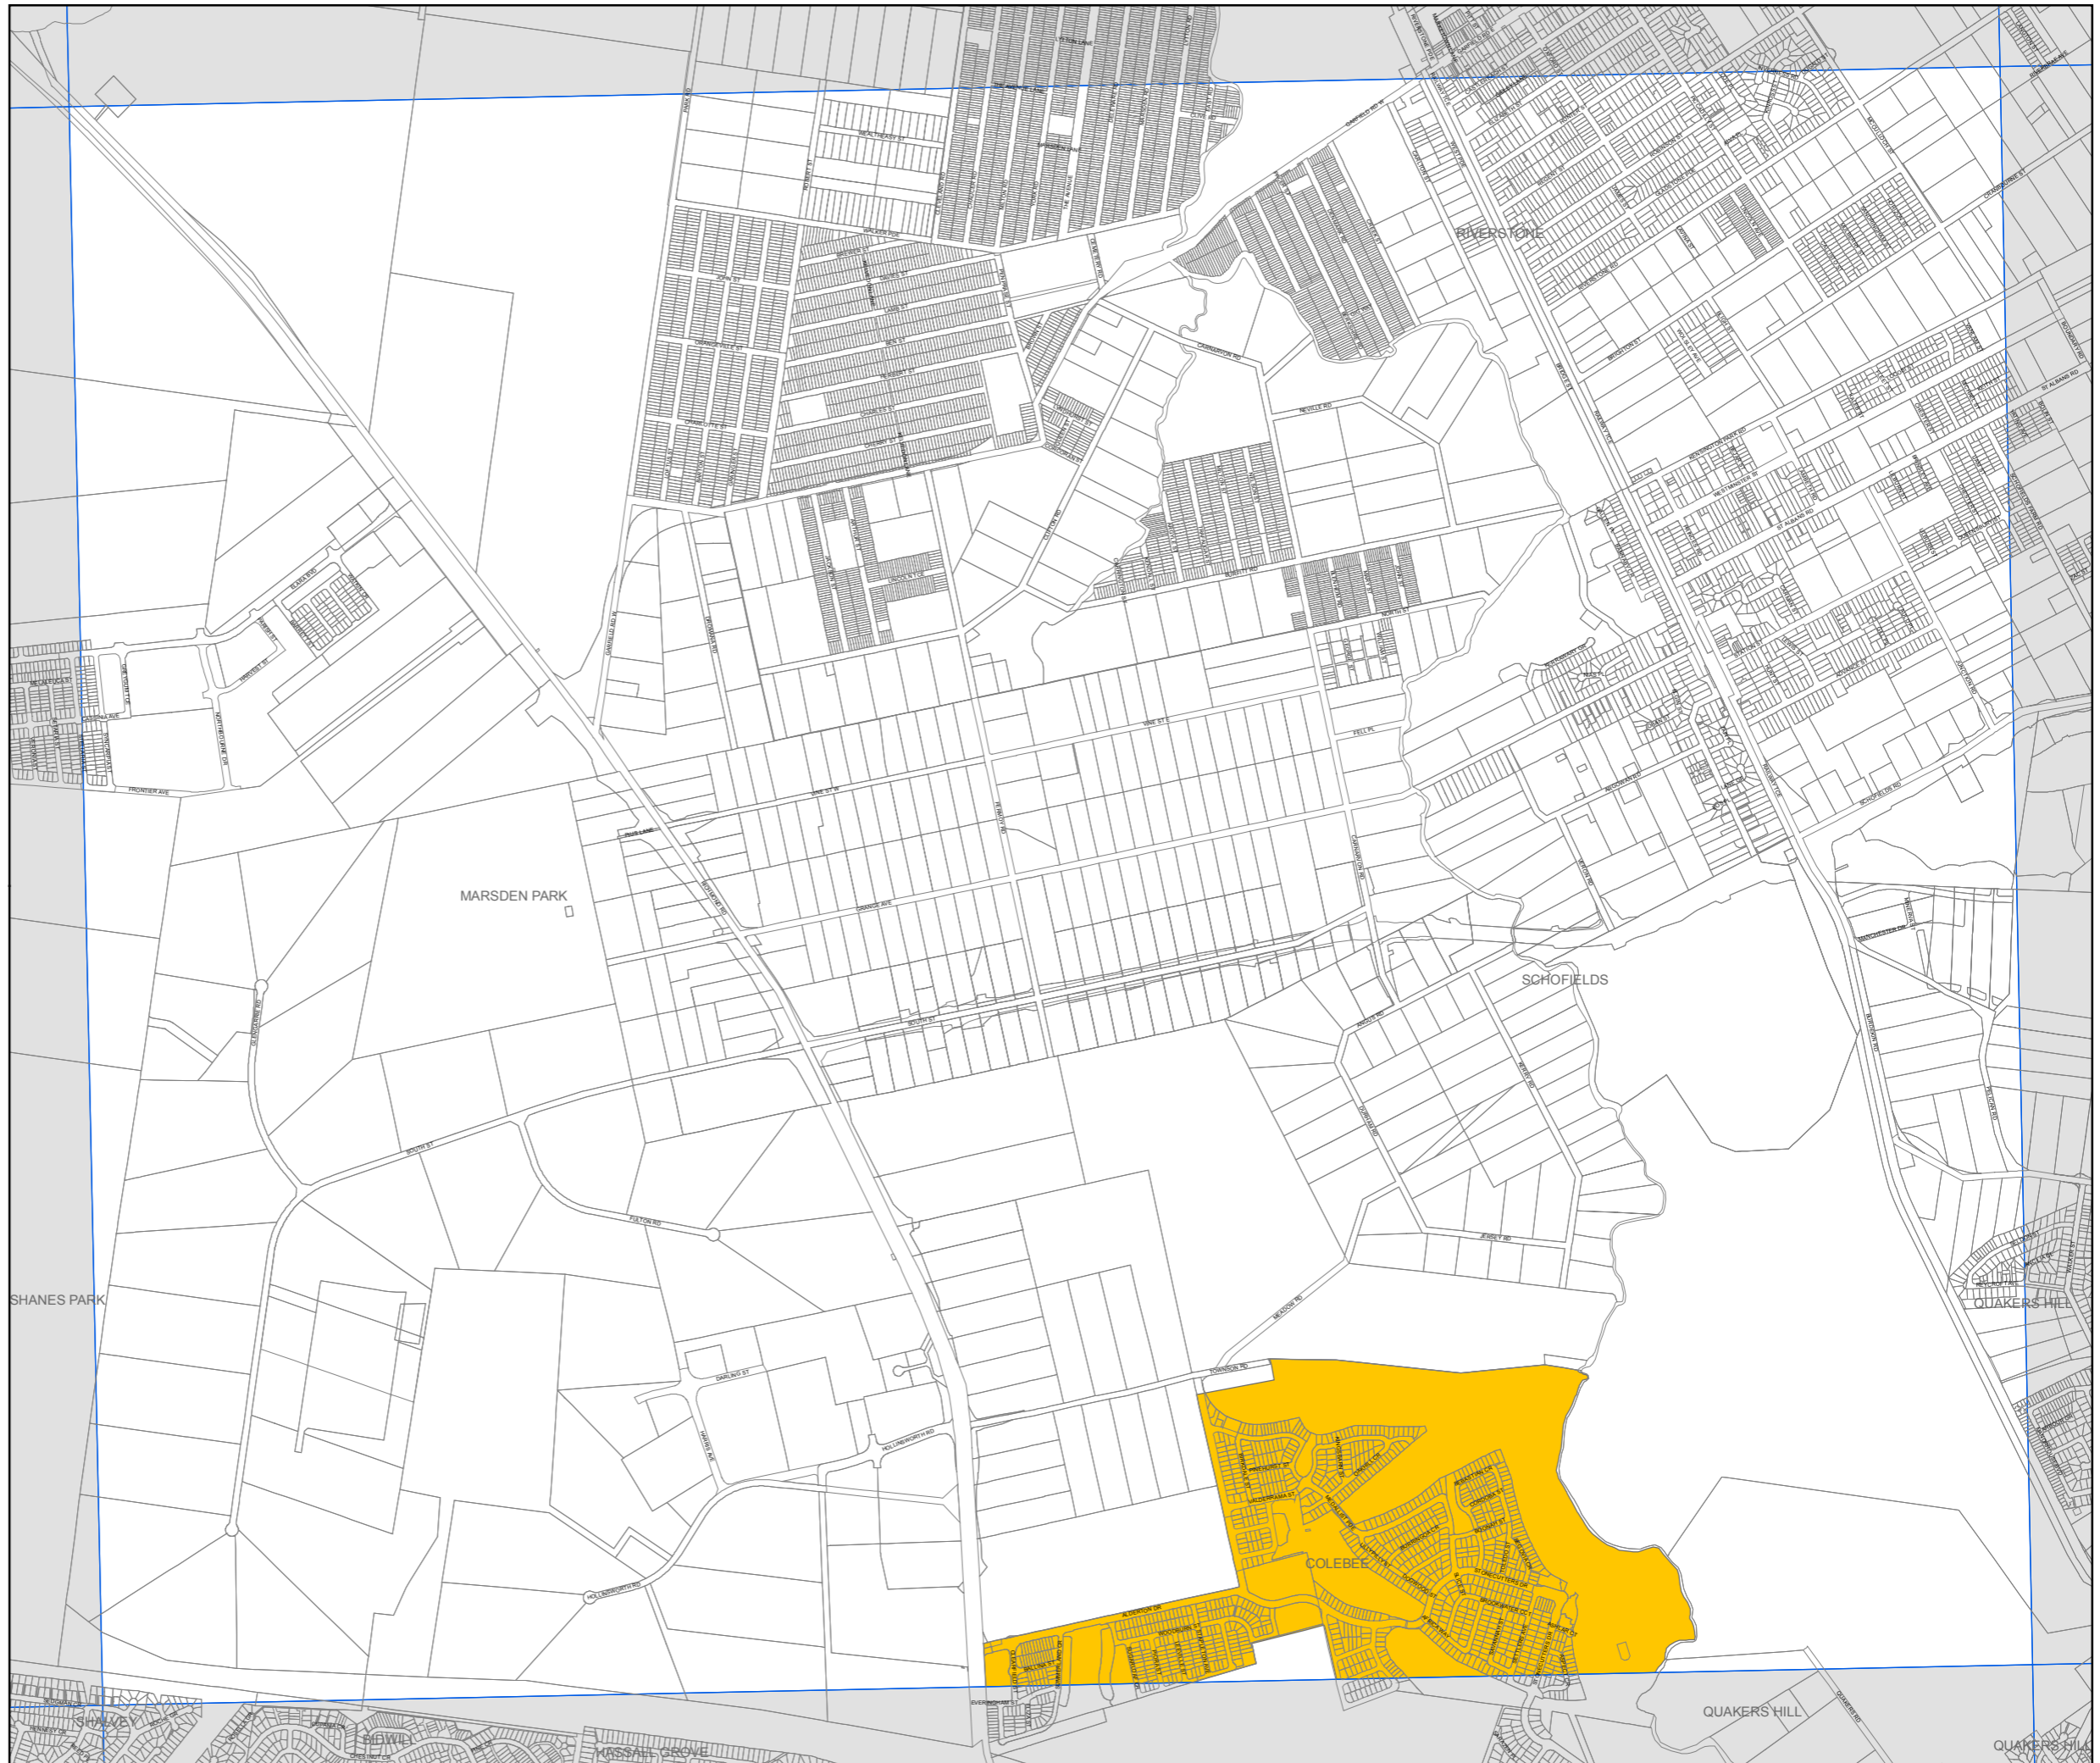

Blacktown Local Environmental Plan 2015

Urban Release Area Map - Sheet URA_007

Urban Release Areas

 Urban Release Area

Cadastral

 Cadastral 19/01/16 © Blacktown City Council

Projection: GDA 1994
MGA Zone 56
Scale: 1:20,000 @ A3

Map identification number: 0750_COM_URA_007_020_20160503