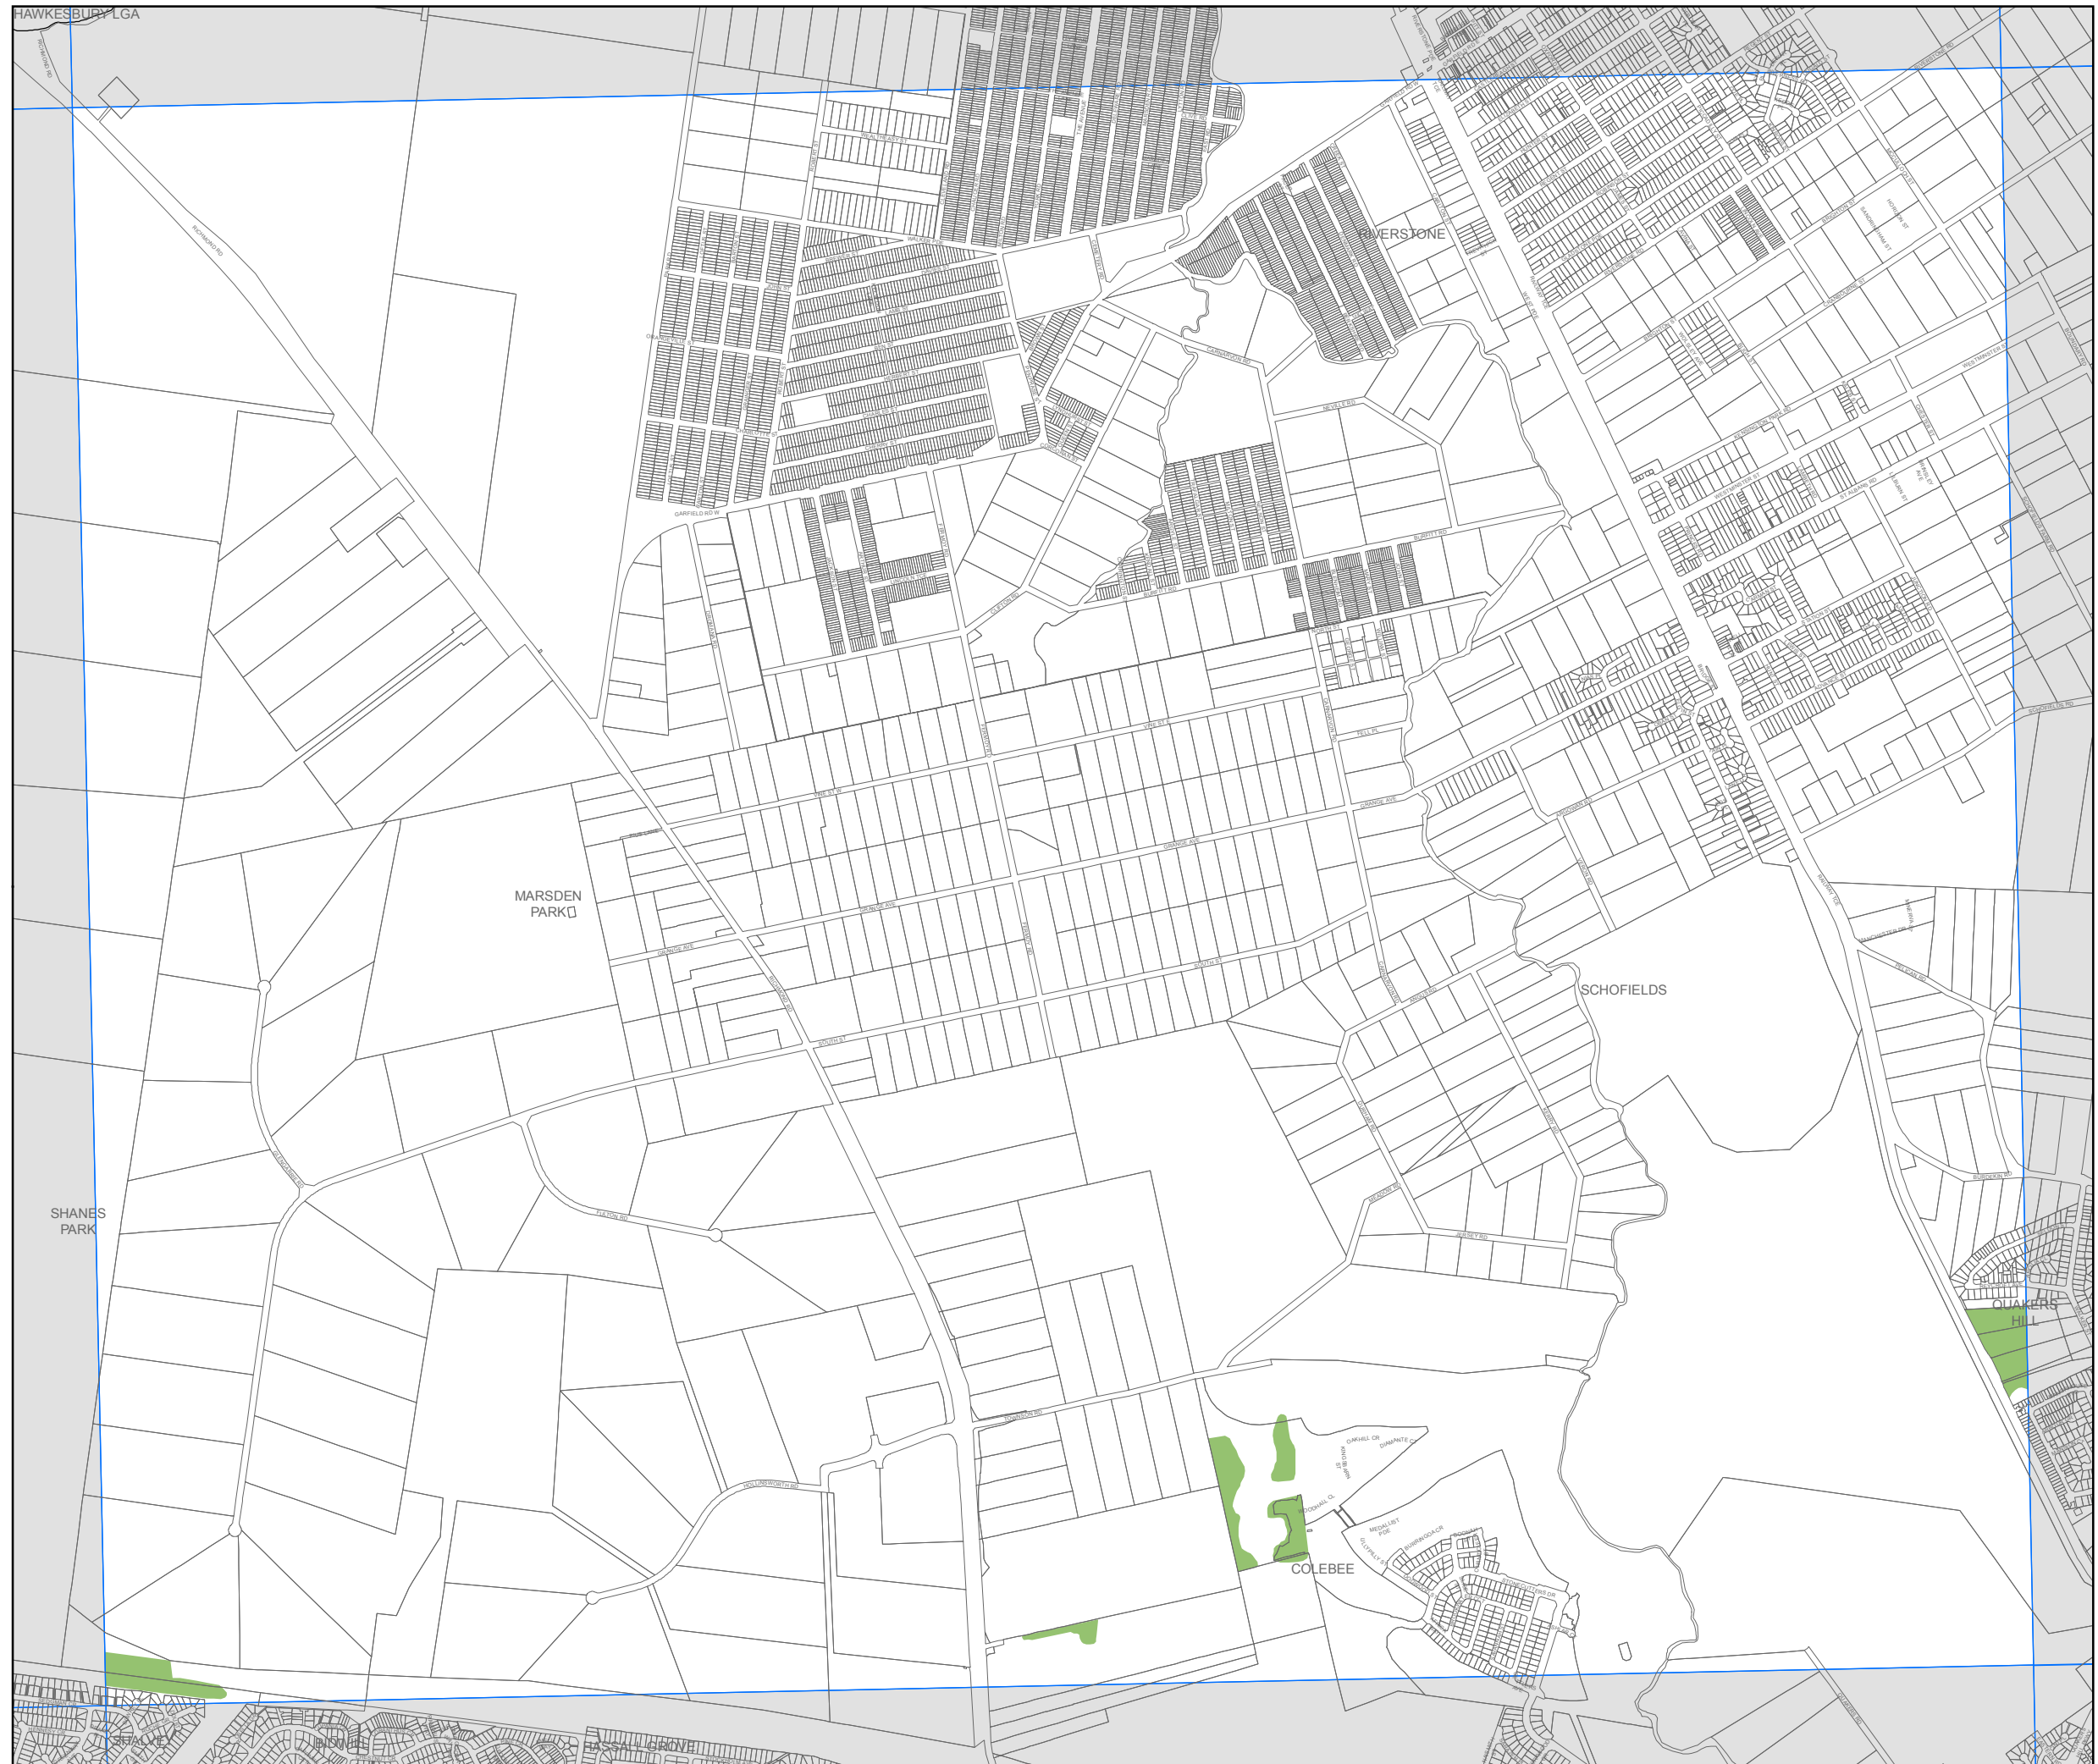

Blacktown Local Environmental Plan 2015

Terrestrial Biodiversity Map - Sheet BIO_007

Biodiversity

 Biodiversity

Cadastre

 Cadastre 28/03/2014 © Blacktown City Council

0 200 400 600 800 Metres

Scale: 1:20,000 @ A3

Projection: GDA 1994
MGA Zone 56

Map identification number: 0750_COM_BIO_007_020_20150122