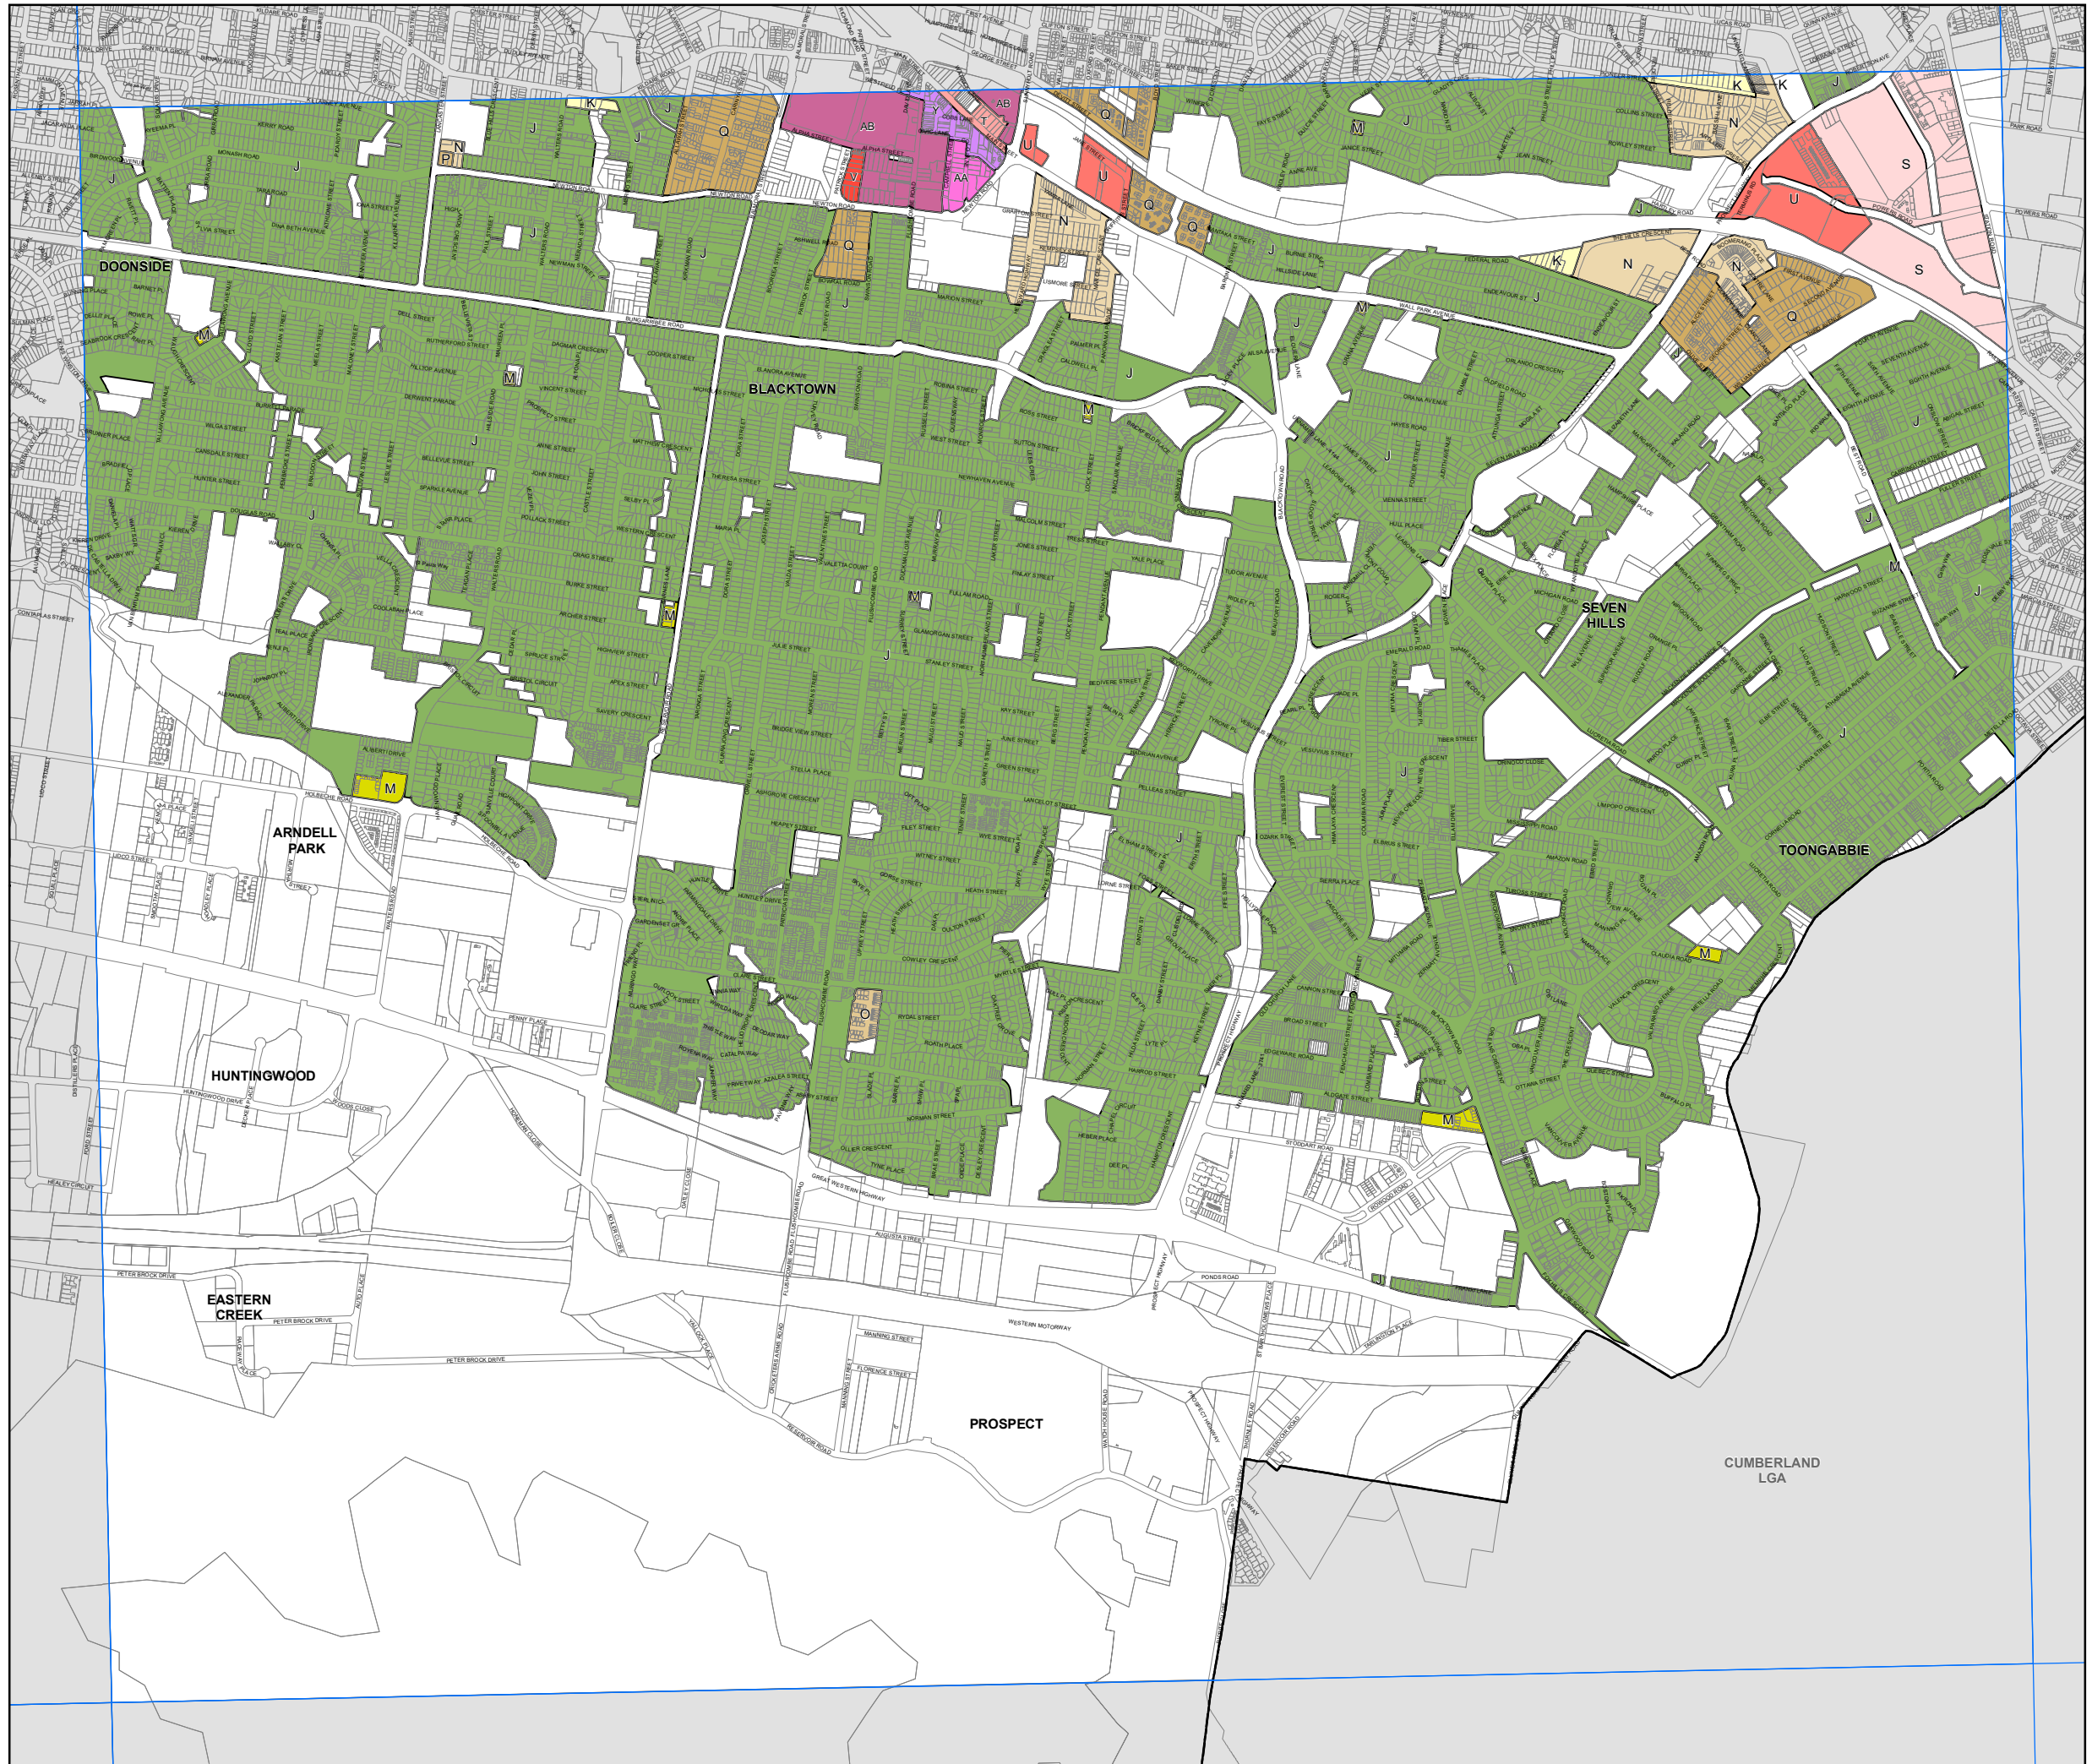

Blacktown City Council

Blacktown Local Environmental Plan 2015

Height of Buildings Map Sheet HOB_014

Maximum Building Height (m)

Cadastre

Cadastre 03/08/2020 © Blacktown City Council

Projection: GDA 1994
MGA Zone 56

Map Identification Number:0750_COM_HOB_014_020_20201201