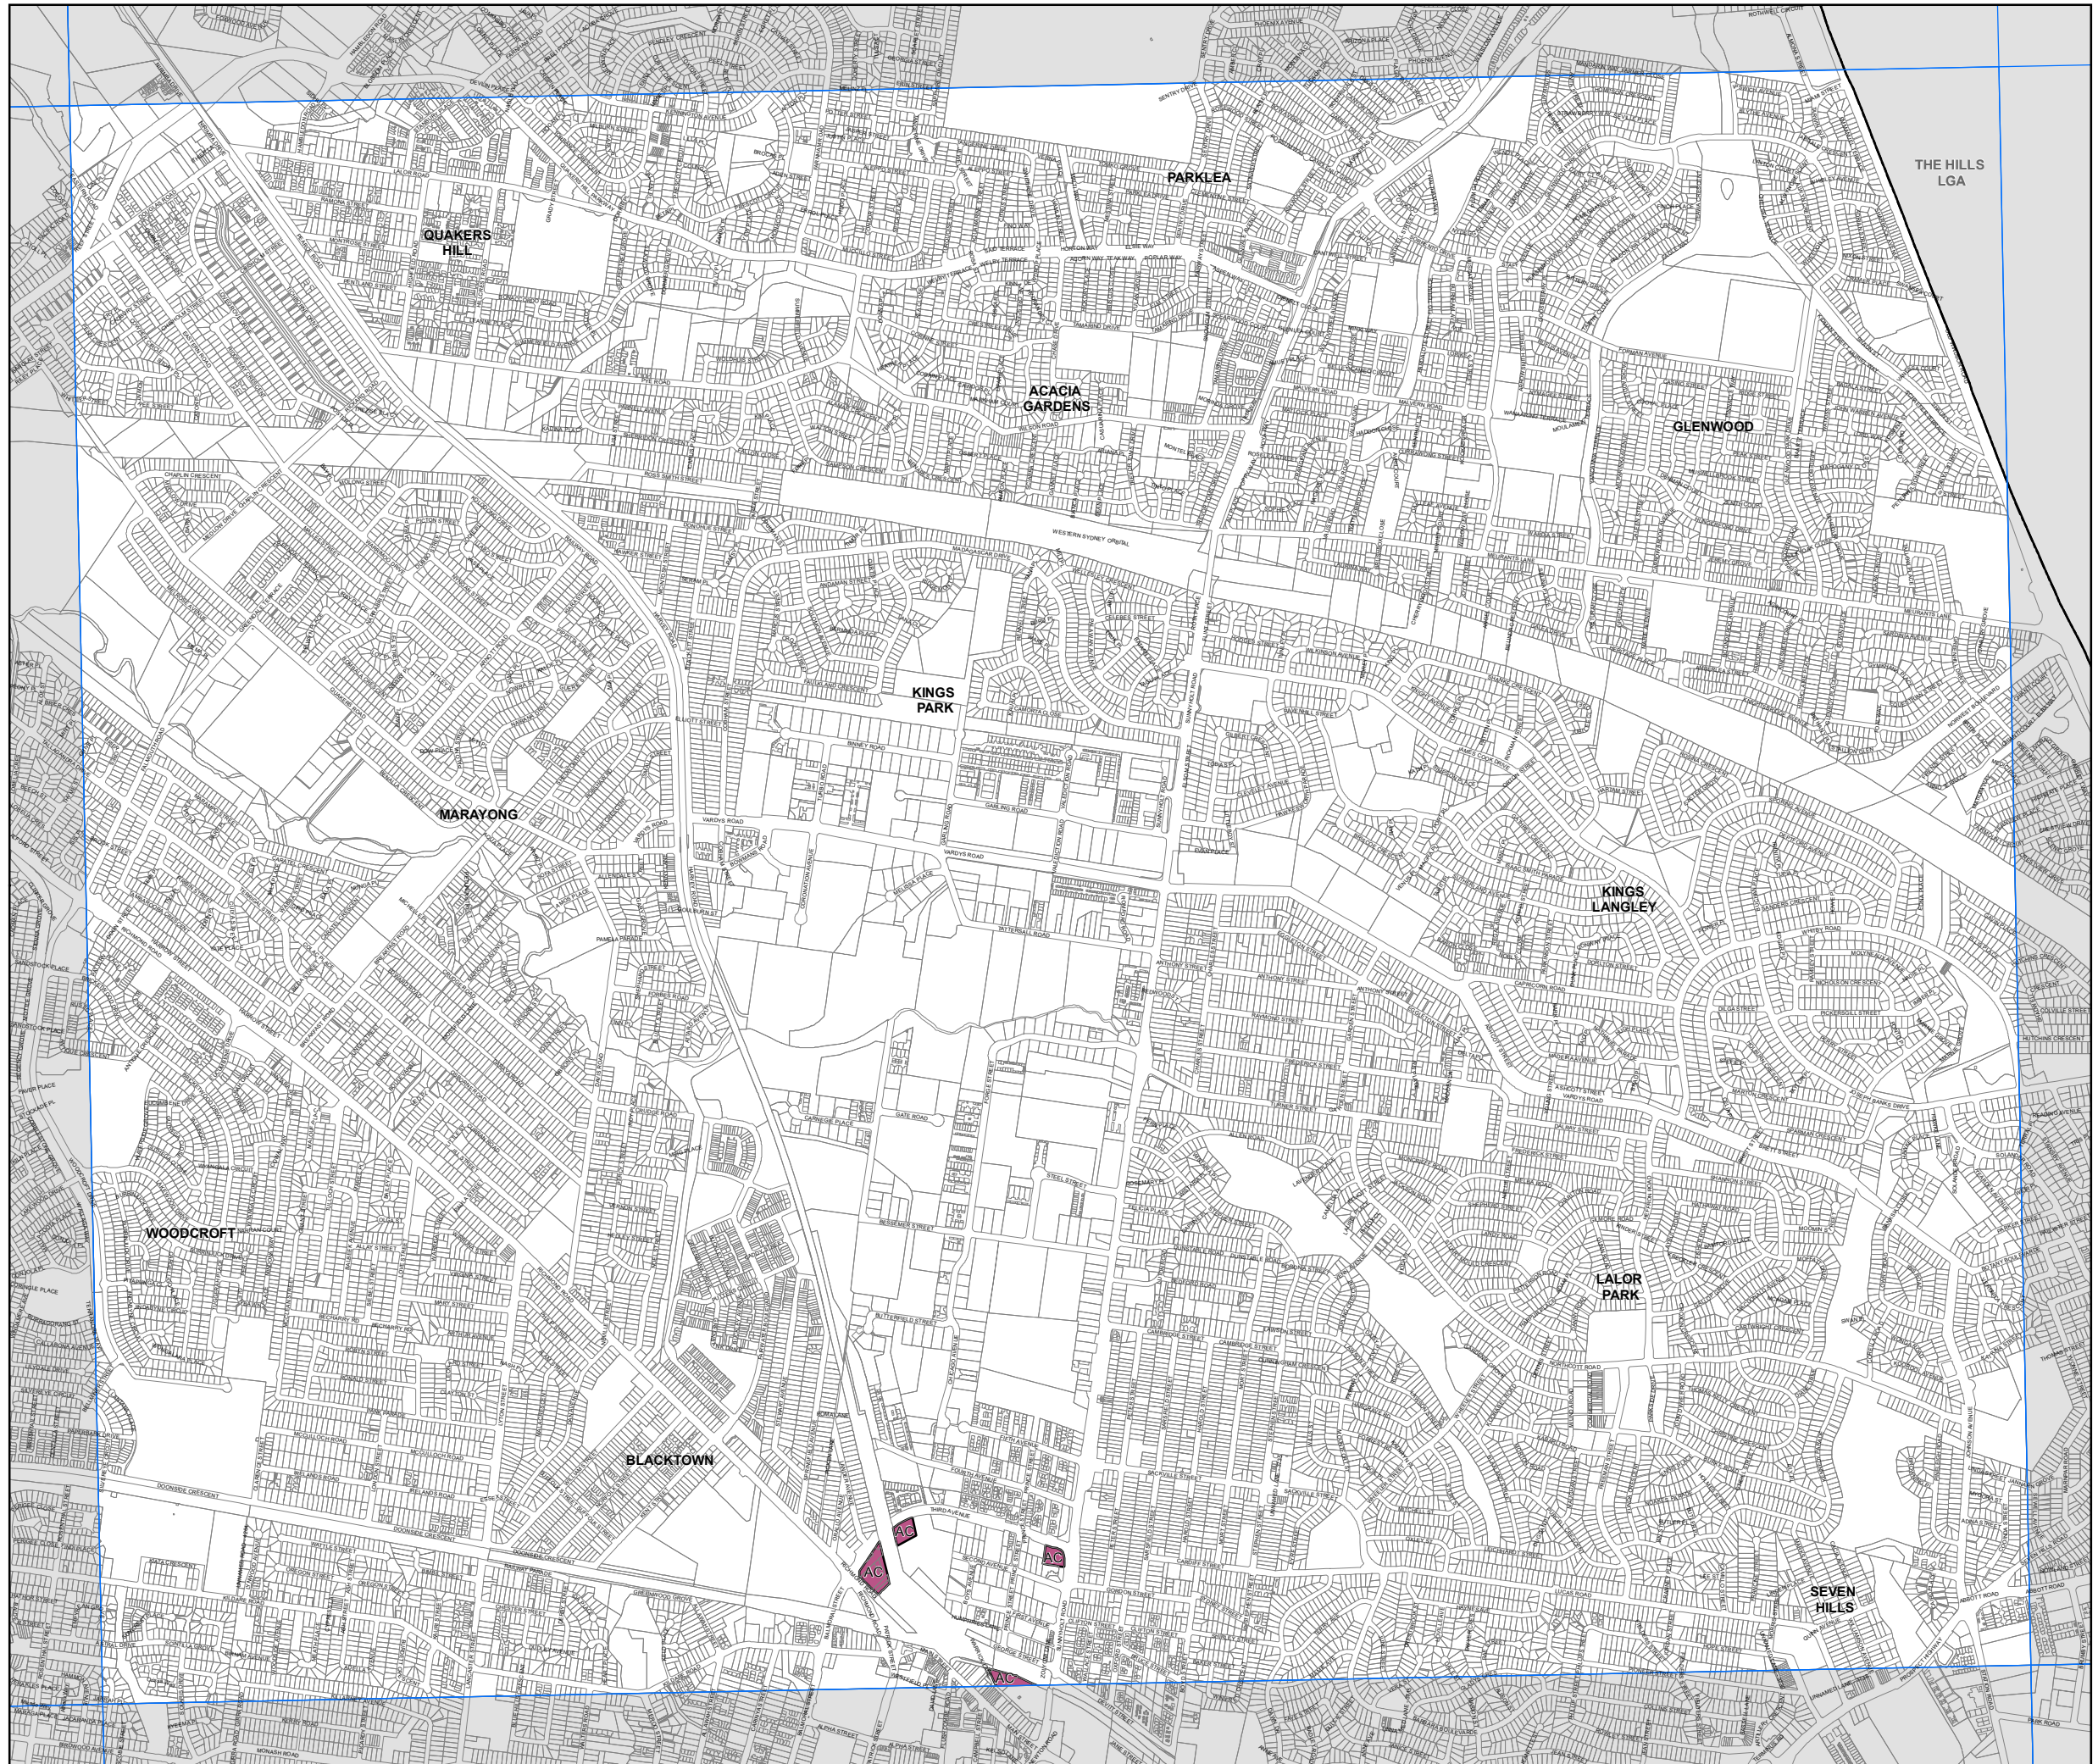

Blacktown Local Environmental Plan 2015

Incentive Height of Buildings Map Sheet IHOB_013

Maximum Building Height (m)

AC 100

Cadastre

Cadastre 09/06/2020 © Blacktown City Council

0 200 400 600 800 Metres

Projection: GDA 1994
MGA Zone 56
Scale: 1:20,000 @ A3

Map Identification Number: 0750_COM_IHOB_013_020_20200724